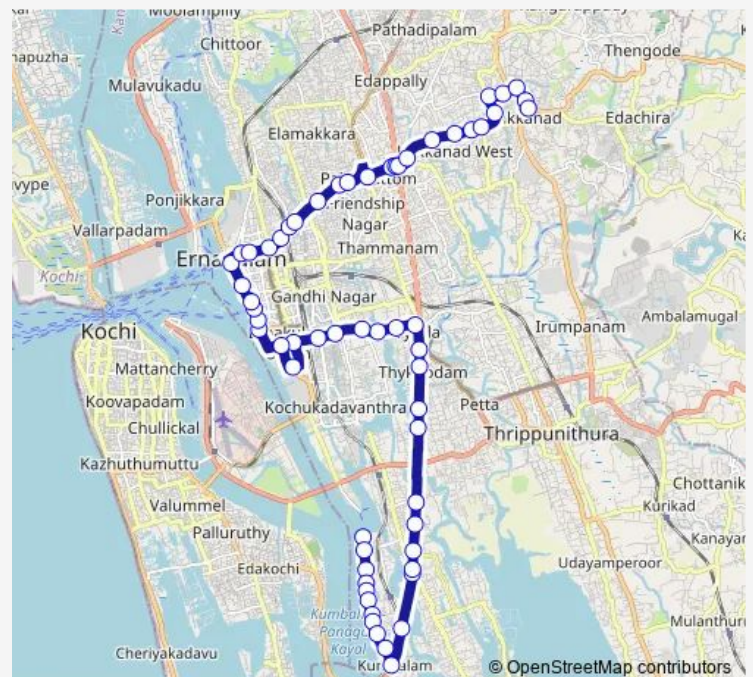

Thursday 06:00

Friday 06:00

Saturday 06:00

Sunday 06:00

Route info

Direction: Kakkanad Civil Station

Stops: 66

Trip Duration: 1 hour 26 min