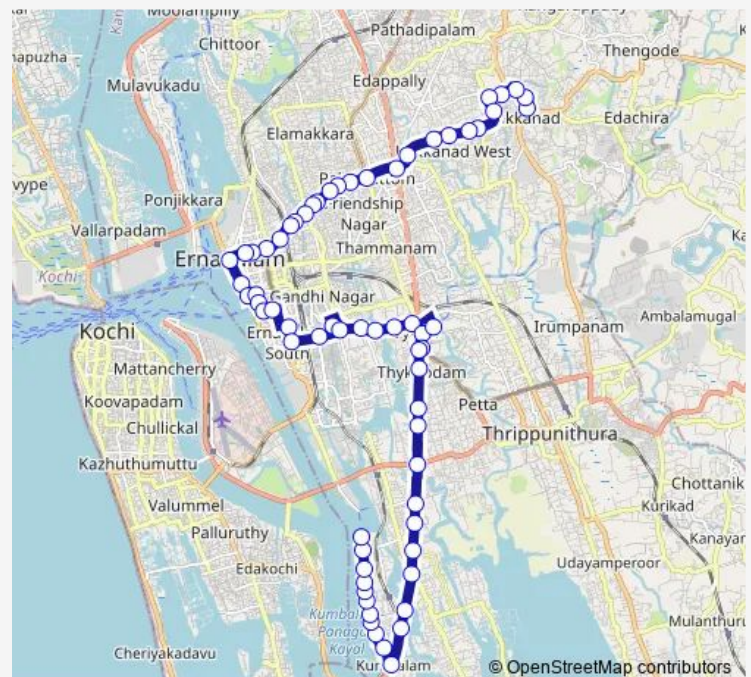

Thursday 06:00

Friday 06:00

Saturday 06:00

Sunday 06:00

Route info

Direction: Kumbalam North

Stops: 60

Trip Duration: 1 hour 27 min