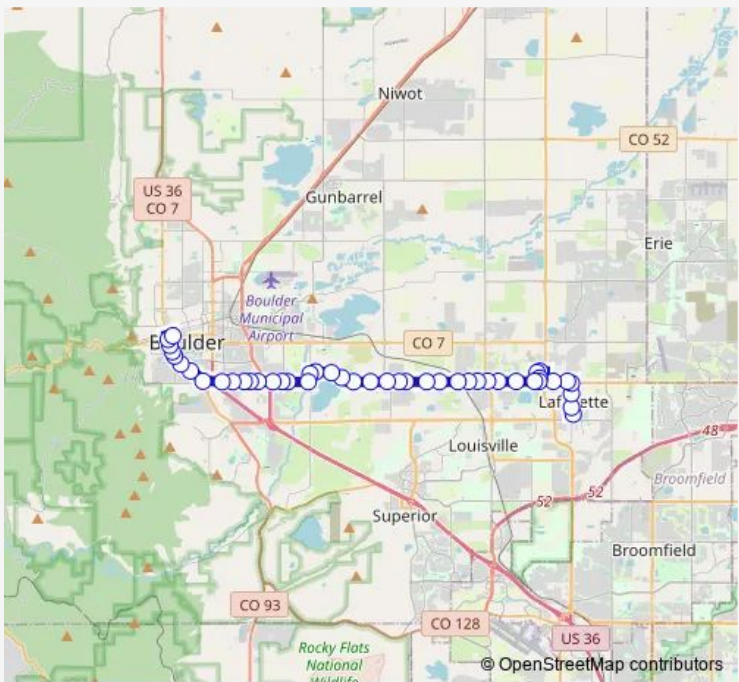

## Bus 225D Boulder / Lafayette via Baseline

[Go to website](#)

**Direction**  
 Downtown Boulder Station Gate E — Lafayette PnR Gate B

46 stops

[Open route schedule](#)

- Downtown Boulder Station Gate E
- Broadway & Canyon Blvd
- Broadway & Arapahoe Ave
- Broadway & University Ave
- Broadway & College Ave
- Broadway & Euclid Ave
- Broadway & 20th St
- Baseline Rd & Broadway
- Baseline Rd & 29th St
- Baseline Rd & 30th St
- Baseline Rd & 35th St
- Baseline Rd & 37th St
- Baseline Rd & Meadowbrook Dr
- Baseline Rd & Inca Pkwy
- Baseline Rd & Mohawk Dr
- 4800 Block Baseline Rd
- Baseline Rd & Manhattan Dr
- Baseline Rd & 55th St
- Baseline & Meadow Glen Dr
- Baseline Rd & Cherryvale Rd
- Cherryvale Rd & Baseline Rd

Route schedule

Downtown Boulder Station Gate E — Lafayette PnR Gate B

Monday	09:37-13:37
Tuesday	09:37-13:37
Wednesday	09:37-13:37
Thursday	09:37-13:37
Friday	09:37-13:37
Saturday	—
Sunday	—

Route info

Direction: Downtown Boulder Station Gate E

Stops: 46

Trip Duration: 0 hour 47 min

225D — Boulder / Lafayette via Baseline **BusMaps**

Baseline Rd & Platt Middle School

Baseline Rd & Stearns Ave

Baseline Rd & Lakeview Dr

6800 Block Baseline Rd

Baseline Rd & Mallard Pond Dr

Baseline Rd & 75th St

Baseline Rd & Wewoka Dr

Baseline Rd & Ord Dr

8400 Block Baseline Rd

Baseline Rd & Nyland Way

Baseline Rd & Elgin Dr

Baseline Rd & King St

Baseline Rd & Roser Dr