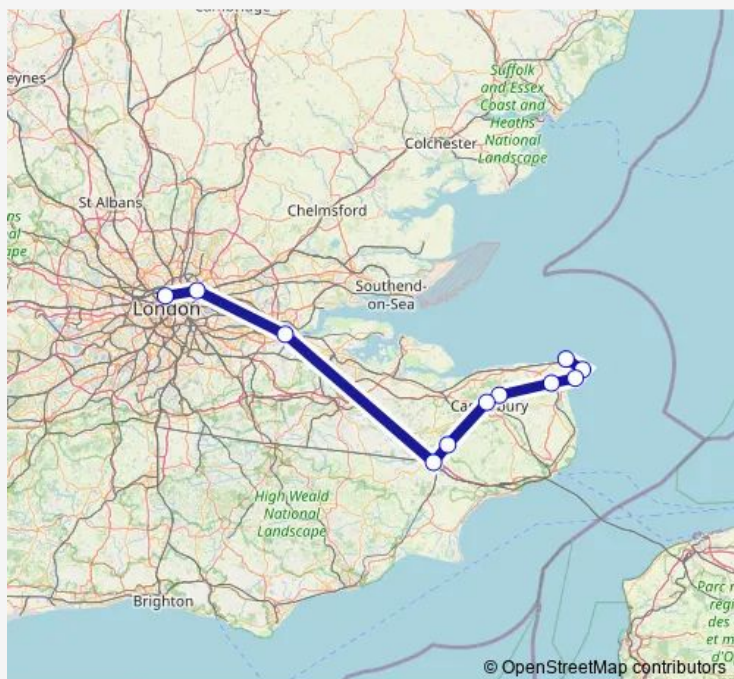

## Rail Se:Mar->Stp SE train service from MAR to Stp

[Go to website](#)

Sturry

Canterbury West

Wye

Ashford International

Ebbsfleet International

Stratford International

London St Pancras International

### Route schedule

Margate — London St Pancras International

Monday 05:48-21:55

Tuesday 05:48-21:55

Wednesday 05:48-21:55

Thursday 05:48-21:55

Friday 05:48-21:55

Saturday 05:53-21:55

### Route info

Direction: Margate

Stops: 11

Trip Duration: 1 hour 26 min

■ Se:Mar->Stp — SE train service from MAR to Stp

Se:Mar->Stp Rail time schedules and route maps are available in an offline PDF at [busmaps.com](https://busmaps.com). Use the [busmaps.com](https://busmaps.com) website to see live bus times, train schedule or subway schedule, and step-by-step directions for all public transit in London