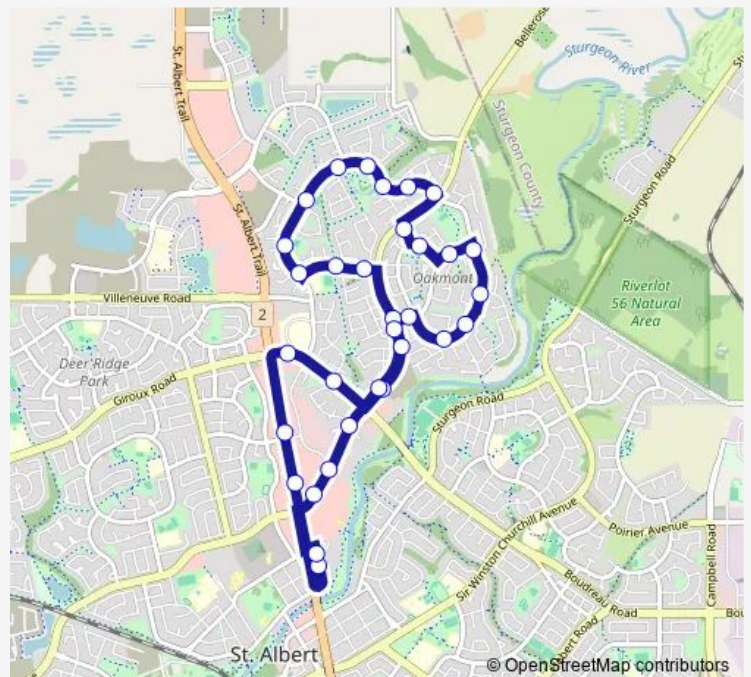

Bus A7 Sturgeon Hospital - Erin Ridge - Oakmont

[Go to website](#)

Direction

St. Albert Centre Exchange — St. Albert Centre Exchange

32 stops

[Open route schedule](#)

- St. Albert Centre Exchange
- St Albert Trail & Bellerose Dr
- St Albert Trail & Inglewood Dr
- Boudreau Rd & Summit Centre
- Boudreau Rd & Ironwood Dr
- Bellerose Dr & Evergreen Dr
- Bellerose Dr & Oakmont Dr
- Bellerose Dr & Oakmont Dr
- Eldorado Dr & English Way
- Eldorado Dr & Eastcott Dr
- Erin Ridge Dr & Eldorado Dr
- Erin Ridge Dr & Eastwood Pl
- Erin Ridge Dr & Ebony Way
- Erin Ridge Dr & Ellington Cr
- Erin Ridge Dr & Eastgate Way
- Erin Ridge Dr & Empress Way
- Erin Ridge Dr & Eastpark Dr
- Erin Ridge Dr & Bellerose Dr
- Oakland Way & Bellerose Dr
- Oakridge Dr N & Oakland Way
- Oakmont Dr & Oakdale Pl

Route schedule

St. Albert Centre Exchange — St. Albert Centre Exchange

Monday	05:41-13:35
Tuesday	05:41-13:35
Wednesday	05:41-13:35
Thursday	05:41-13:35
Friday	05:41-13:35
Saturday	06:04-17:58
Sunday	—

Route info

Direction: St. Albert Centre Exchange

Stops: 32

Trip Duration: 0 hour 28 min

A7 — Sturgeon Hospital - Erin Ridge - Oakmont

Oak Vista Dr & Oakmont Dr

Oakridge Dr S & Otter Cr

Oakridge Dr S & Overton Pl

Oakridge Dr S & Outlook Pl

Oakmont Dr & Oakridge Dr N

Bellerose Dr & Edward Way

Bellerose Dr & Evergreen Dr

Bellerose Dr & Ironwood Dr

Bellerose Dr & Inglewood Dr

Bellerose Dr & St Albert Trail

St. Albert Centre Exchange

A7 Bus time schedules and route maps are available in an offline PDF at busmaps.com. Use the busmaps.com website to see live bus times, train schedule or subway schedule, and step-by-step directions for all public transit in Edmonton