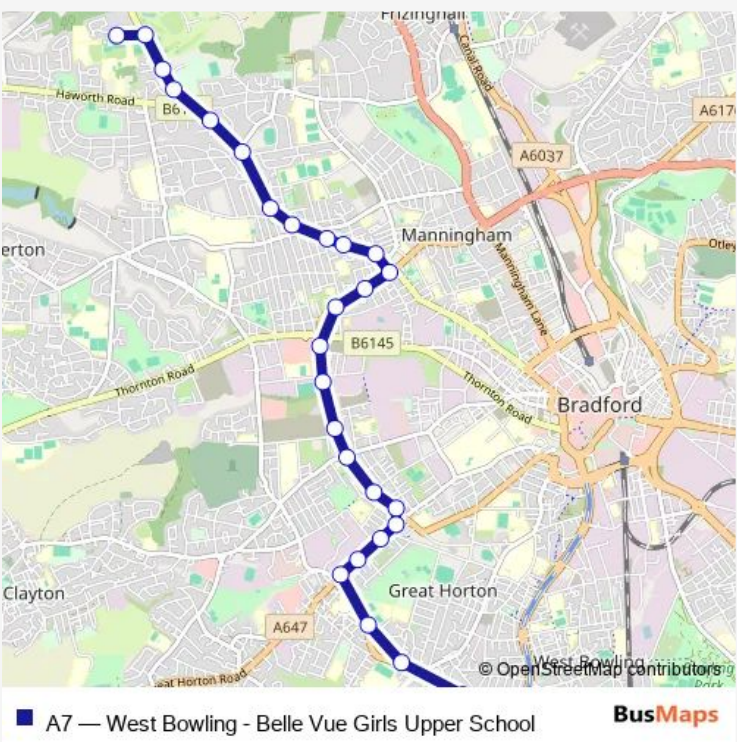

Bus A7 West Bowling - Belle Vue Girls Upper School

[Go to website](#)

Direction
 Belle Vue Girls School — Parkside Rd Birch Lane
 31 stops
[Open route schedule](#)

- Belle Vue Girls School
- Bingley Rd Thorn Lane
- Bingley Rd Ryelands Grove
- Bingley Rd Toller Lane
- Toller Ln Toller Drive
- Toller Ln Heaton Park Drive
- Toller Lane Masham Place
- Toller Lane Roundabout
- Fairbank Road
- Hanover Close
- Fairfield Road
- Whetley Lane Hollings Rd
- Whetley Lane Beaumont Rd
- Whetley Lane Weetwood Rd
- Ingleby Rd Syedna Way
- Ingleby Road Duncombe St
- Ingleby Rd Northside Road
- Horton Grange Rd Legrams Lane
- Horton Grange Rd Woodhead Road
- Horton Grange Road St Margarets Place
- All Saints Road

Route schedule
 Belle Vue Girls School — Parkside Rd Birch Lane

Monday	14:55
Tuesday	14:55
Wednesday	14:55
Thursday	14:55
Friday	14:55
Saturday	—
Sunday	—

Route info
 Direction: Belle Vue Girls School
 Stops: 31
 Trip Duration: 1 hour 0 min

Parkside Rd Hopbine Avenue

Parkside Rd Birch Lane

Direction

Parkside Rd Woodroyd Terrace — Belle Vue Girls School

31 stops

[Open route schedule](#)

Parkside Rd Woodroyd Terrace

Parkside Rd Woodroyd Road

Route info

Direction: Parkside Rd Woodroyd Terrace

Stops: 31

Trip Duration: 0 hour 45 min

Toller Ln Duchy Drive

Toller Ln Toller Drive

Bingley Rd Toller Lane

Bingley Rd Ryelands Grove