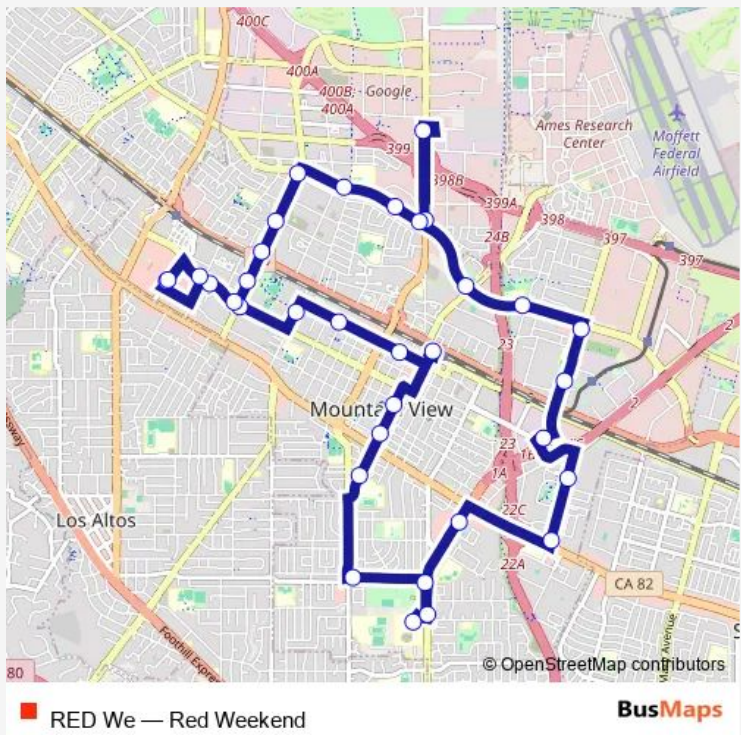

Bus RED We Red Weekend

[Go to website](#)

Direction
 San Antonio Center (Depart) — San Antonio Center (Arrive)
 34 stops
[Open route schedule](#)

- San Antonio Center (Depart)
- California/Ortega (Eb)
- California/Rengstorff (Eb)
- Senior/Teen Center (Nb)
- Villa/Mariposa
- Villa/Franklin (Eb)
- Mountain View Transit Center
- Civic Center (Sb)
- Castro/El Camino Real (Sb)
- Graham Middle School (Sb)
- Cuesta/Miramonte (Eb)
- Grant/Cuesta
- El Camino Hospital
- Grant/Eunice
- Grant Road (Nb)
- El Camino Real/Sylvan (Nb)
- Sylvan Park (Nb)
- Whisman/Dana (Nb)
- Whisman Station (Nb)
- Whisman/Middlefield (Nb)
- Middlefield/Easy (Wb)

Route schedule
 San Antonio Center (Depart) — San Antonio Center (Arrive)

| | |
|-----------|-------------|
| Monday | — |
| Tuesday | — |
| Wednesday | — |
| Thursday | — |
| Friday | — |
| Saturday | 10:00-17:00 |
| Sunday | 10:00-17:00 |

Route info
 Direction: San Antonio Center (Depart)
 Stops: 34
 Trip Duration: 1 hour 0 min

Middlefield/Moffett (Wb)

Shoreline/Middlefield #2

Shoreline/Pear

Shoreline/Middlefield #1 (Eb)

Middlefield/San Pierre (Wb)

Crittenden Middle School (Wb)

Rengstorff/Middlefield (Sb)

Rengstorff/Montecito (Sb)

Rengstorff/Central Expressway (Sb)

Community Center (Sb)

California/Rengstorff (Wb)

California/Ortega (Wb)

San Antonio Center (Arrive)