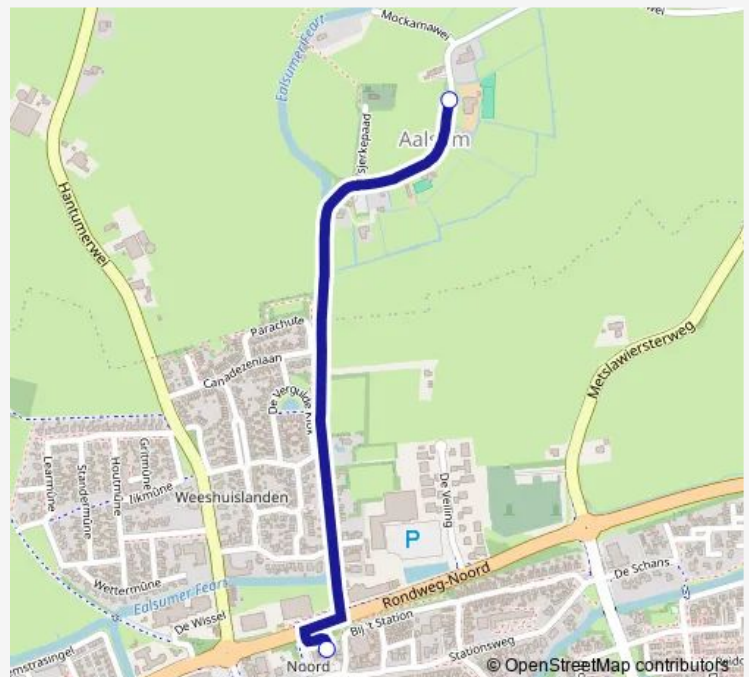

Bus 7011 Aalsum - Dokkum Busstation

[Go to website](#)

Direction

Aalsum, Aalsum — Dokkum, Busstation (Perron D)

2 stops

[Open route schedule](#)

Aalsum, Aalsum

Dokkum, Busstation (Perron D)

Route schedule

Aalsum, Aalsum — Dokkum, Busstation (Perron D)

Monday	06:15-21:15
Tuesday	06:15-21:15
Wednesday	06:15-21:15
Thursday	06:15-21:15
Friday	06:15-21:15
Saturday	07:15-21:15
Sunday	09:15-21:15

Route info

Direction: Aalsum, Aalsum

Stops: 2

Trip Duration: 0 hour 10 min

7011 — Opstapper Aalsum - Dokkum

BusMaps

Direction

Dokkum, Busstation (Perron D) — Aalsum, Aalsum

2 stops

[Open route schedule](#)

Dokkum, Busstation (Perron D)

Aalsum, Aalsum

Route schedule

Dokkum, Busstation (Perron D) — Aalsum, Aalsum

Monday	07:35-22:35
Tuesday	07:35-22:35
Wednesday	07:35-22:35
Thursday	07:35-22:35
Friday	07:35-22:35
Saturday	08:35-22:35
Sunday	10:35-22:35