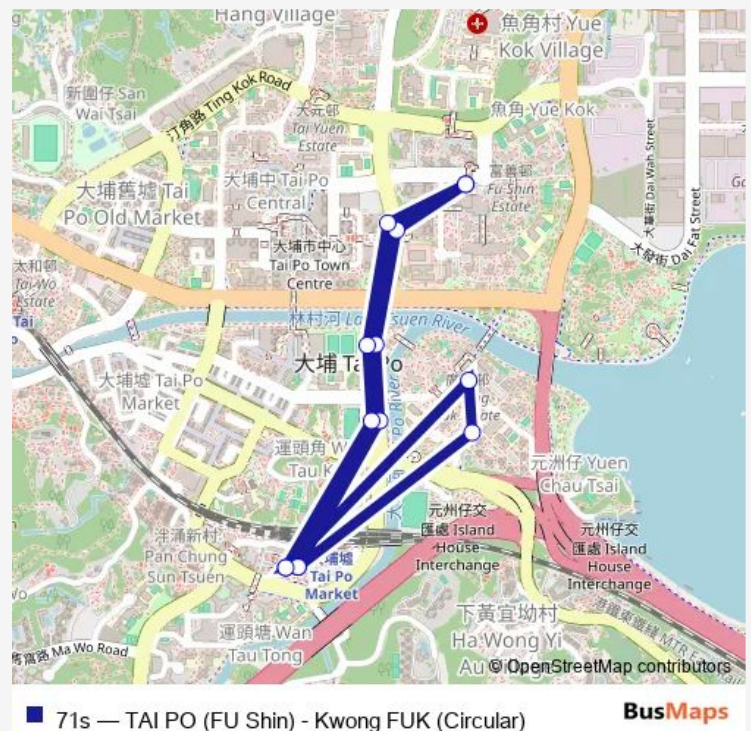

—

Thursday

—

Friday

—

Saturday

—

Sunday

06:00-23:55

Route info

Direction: [Kmb] FU Shin Estate BUS Terminus

Stops: 14

Trip Duration: 0 hour 16 min

71s — TAI PO (FU Shin) - Kwong FUK (Circular)

71s Bus time schedules and route maps are available in an offline PDF at busmaps.com. Use the busmaps.com website to see live bus times, train schedule or subway schedule, and step-by-step directions for all public transit in Tai Po