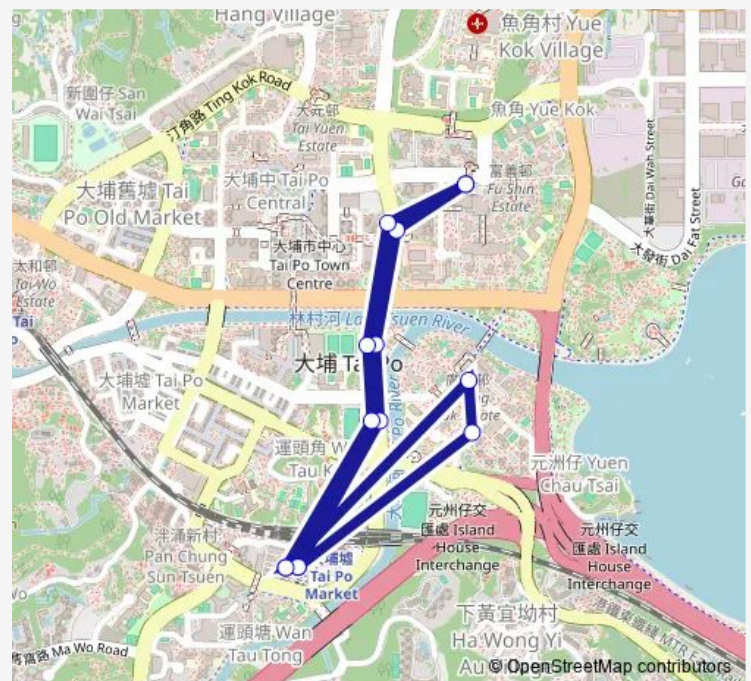

Thursday

—

Friday

—

Saturday

—

Sunday

06:00-23:55

Route info

Direction: [Kmb] FU Shin Estate BUS Terminus

Stops: 14

Trip Duration: 0 hour 19 min

71S — TAI PO (FU Shin) - Kwong FUK (Circular)

71S Bus time schedules and route maps are available in an offline PDF at busmaps.com. Use the busmaps.com website to see live bus times, train schedule or subway schedule, and step-by-step directions for all public transit in Tai Po