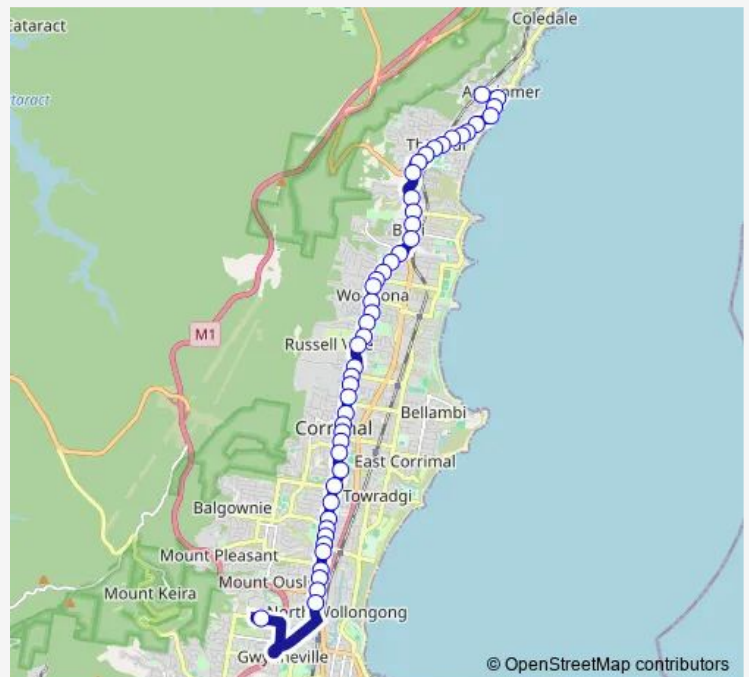

Bus 1u Austinmer to Wollongong University

[Go to website](#)

Direction

Austinmer Station, Moore St — University Of Wollongong, Northfields Av, Stand B

49 stops

[Open route schedule](#)

- Austinmer Station, Moore St
- Moore St At Lawrence Hargrave Dr
- Lawrence Hargrave Dr Opp Kennedy Rd
- Lawrence Hargrave Dr Opp Mountain Rd
- Lawrence Hargrave Dr At Henley Rd
- Lawrence Hargrave Dr At The Esplanade
- Lawrence Hargrave Dr Opp Thirroul Fire Station
- Lawrence Hargrave Dr Opp Thirroul Plaza
- Lawrence Hargrave Dr Opp W.F Jackson Park
- Lawrence Hargrave Dr Opp Thirroul District Community Centre And Library
- Lawrence Hargrave Dr Opp Lachlan St
- Lawrence Hargrave Dr Opp High St
- Lawrence Hargrave Dr Before Hewitts Av
- Princes Hwy Opp Bulli Public School
- Princes Hwy Before Point St
- Princes Hwy Opp Bulli Bowling Club
- Pcyc Bulli, Princes Hwy
- Princes Hwy At Hospital Rd
- Princes Hwy Before Hopetoun St
- Princes Hwy At Russell St

Route schedule

Austinmer Station, Moore St — University Of Wollongong, Northfields Av, Stand B

Monday	07:40-16:30
Tuesday	07:40-16:30
Wednesday	07:40-16:30
Thursday	07:40-16:30
Friday	07:40-16:30
Saturday	—
Sunday	—

Route info

Direction: Austinmer Station, Moore St

Stops: 49

Trip Duration: 0 hour 44 min

1u — Austinmer to Wollongong University

Princes Hwy Opp Popes Rd

Woonona-Bulli RSL Memorial Club, Princes Hwy

Princes Hwy After Gray St

Direction: University Of Wollongong, Northfields Av, Stand B

Stops: 2

Trip Duration: 0 hour 5 min

Direction

University Of Wollongong, Northfields Av, Stand B —
Moore St Opp Austinmer Station

48 stops

[Open route schedule](#)