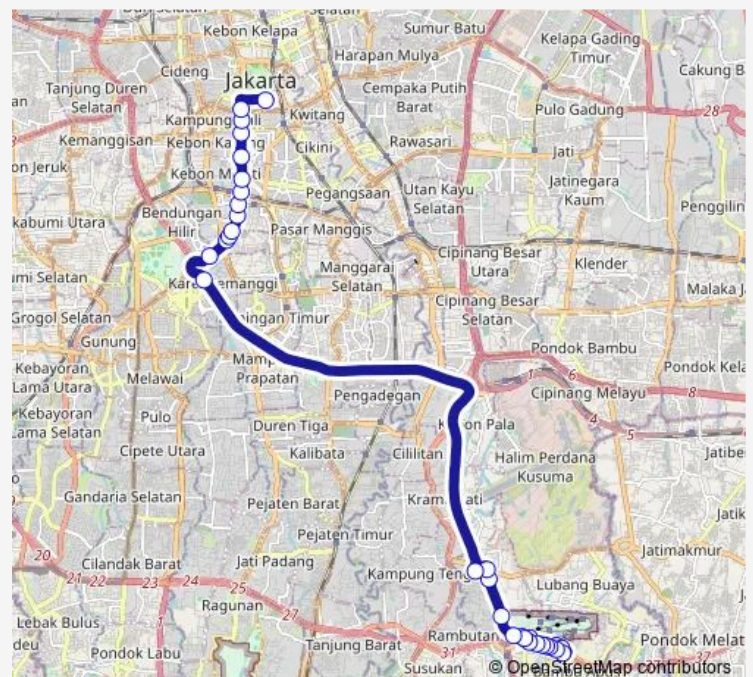

Thursday 05:00

Friday 05:00

Saturday —

Sunday —

Route info

Direction: Pintu 3 Tmii

Stops: 31

Trip Duration: 1 hour 58 min