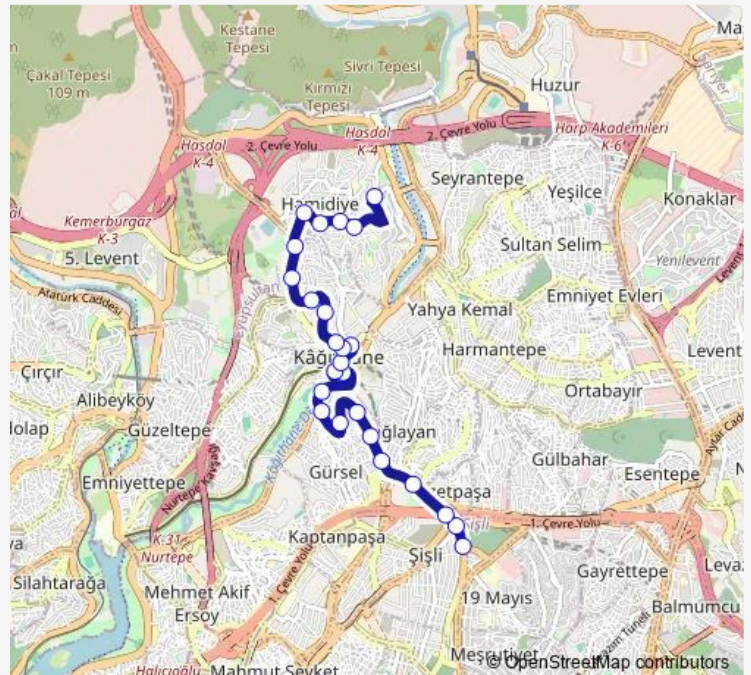

### Route schedule

Şişli — Abdülhamit Camii Önü

Monday 06:40

Tuesday 06:40

Wednesday 06:40

Thursday 06:40

Friday 06:40

Saturday 06:40

### Route info

Direction: Şişli

Stops: 25

Trip Duration: 0 hour 20 min

ŞİŞLİ-KAĞITHANE-ABDURRAHMAN MH-BAŞAK KONUTLARI — Şişli - Kağıthane - Güzeltepe - ...

GİRNE CADDESİ

Gül

Havuzlar

## Route info

Direction: Abdülhamit Camii Önü

Stops: 23

Trip Duration: 0 hour 19 min

ŞİŞLİ-KAĞITHANE-ABDURRAHMAN MH-BAŞAK KONUTLARI Bus time schedules and route maps are available in an offline PDF at [busmaps.com](https://busmaps.com). Use the [busmaps.com](https://busmaps.com) website to see live bus times, train schedule or subway schedule, and step-by-step directions for all public transit in Istanbul