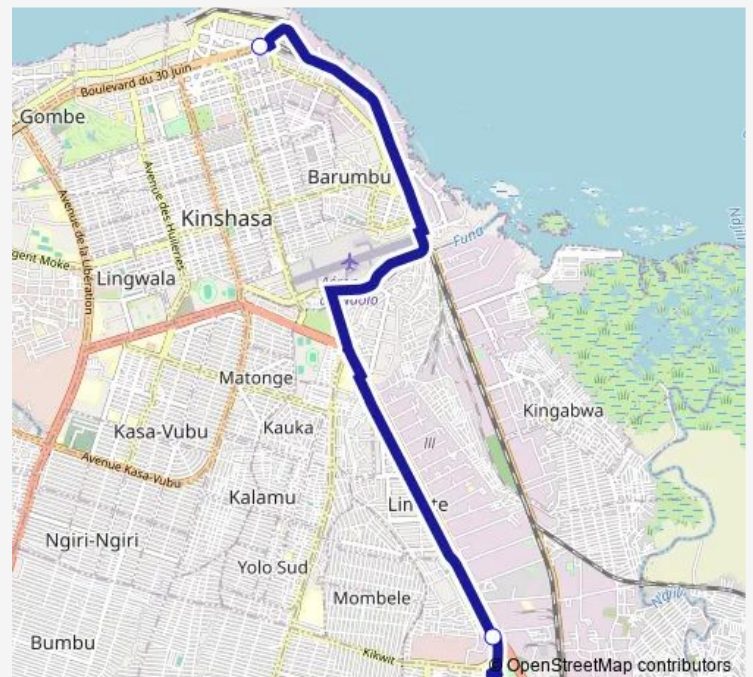

### Direction

Unknown — Unknown

3 stops

[Open route schedule](#)

Unknown

Unknown

Unknown

### Route schedule

Unknown — Unknown

Monday 16:24

Tuesday 16:24

Wednesday 16:24

Thursday 16:24

Friday 16:24

Saturday —

### Route info

Direction: Unknown

Stops: 3

Trip Duration: 0 hour 22 min

■ Gombe Ville\_ TO \_ Super Lemba

**Direction**

Unknown — Unknown

5 stops