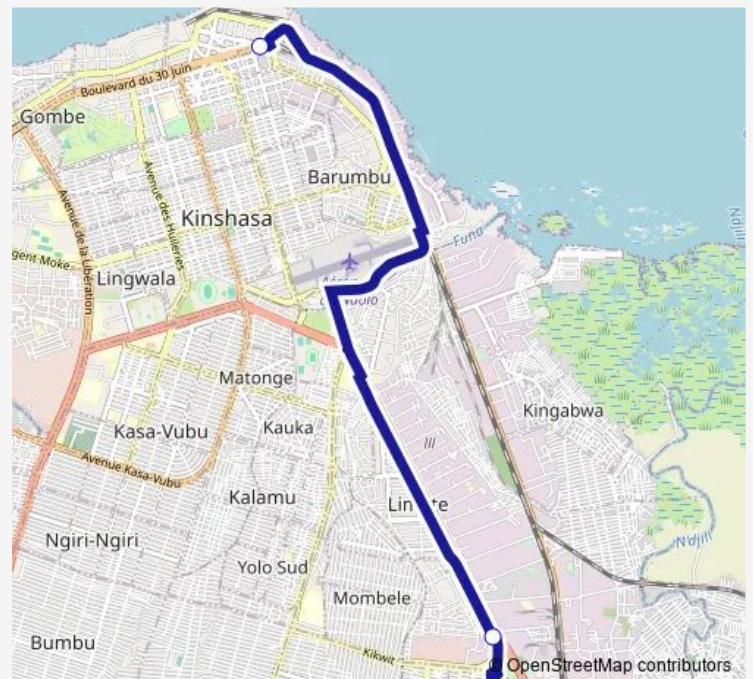

Saturday —

Sunday —

Route info

Direction: Unknown

Stops: 3

Trip Duration: 0 hour 22 min

■ Gombe Ville_ TO _ Super Lemba

Direction

Unknown — Unknown

5 stops

[Open route schedule](#)

Unknown

Unknown

Unknown

Unknown

Unknown