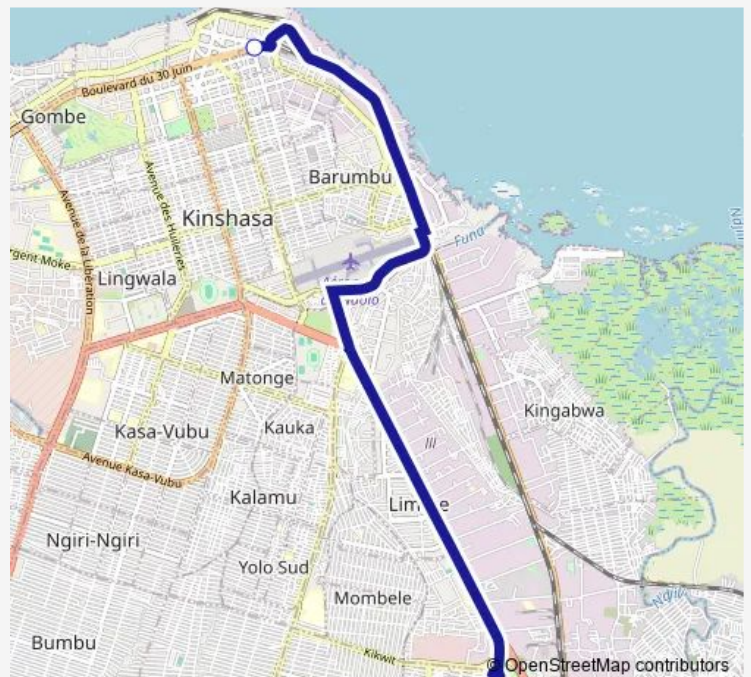

Bus Gombe Ville_ TO _ Super Lemba

[Go to website](#)

Direction

Unknown — Unknown

2 stops

[Open route schedule](#)

Unknown

Unknown

Route schedule

Unknown — Unknown

Monday 06:34

Tuesday 06:34

Wednesday 06:34

Thursday 06:34

Friday 06:34

Saturday —

Sunday —

Route info

Direction: Unknown

Stops: 2

Trip Duration: 0 hour 19 min

■ Gombe Ville_ TO _ Super Lemba

Direction

Unknown — Unknown