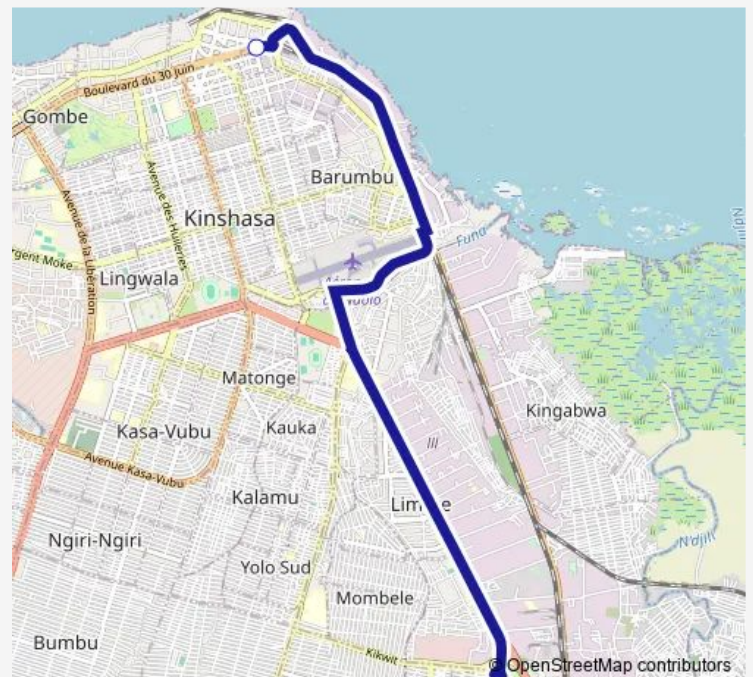

Bus Gombe Ville_ TO _ Super Lemba

[Go to website](#)

Direction

Unknown — Unknown

2 stops

[Open route schedule](#)

Unknown

Unknown

Route schedule

Unknown — Unknown

Monday 06:34

Tuesday 06:34

Wednesday 06:34

Thursday 06:34

Friday 06:34

Saturday —

Sunday —

Route info

Direction: Unknown

Stops: 2

Trip Duration: 0 hour 19 min

■ Gombe Ville_ TO _ Super Lemba

Direction

Unknown — Unknown