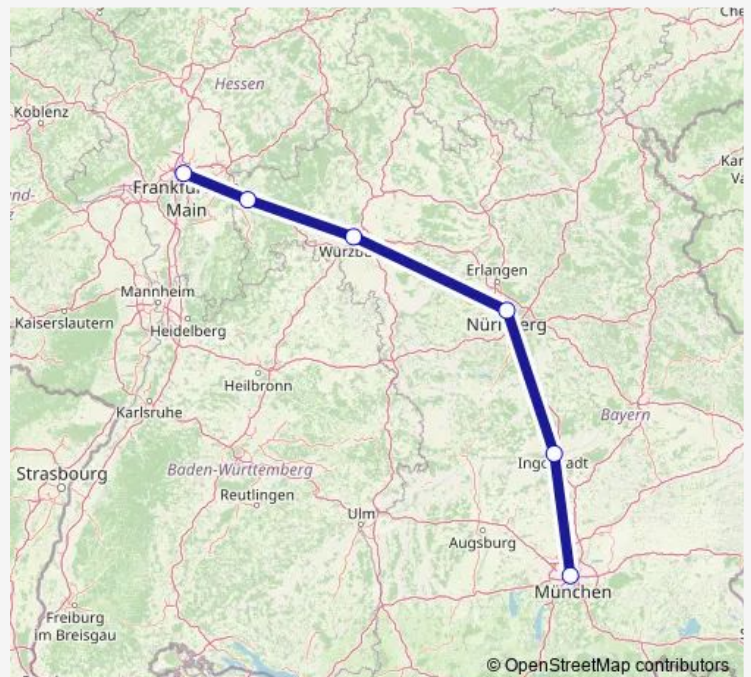

Rail ICE 520

[Go to website](#)

Direction

München Hbf — Frankfurt(Main)Hbf

6 stops

[Open route schedule](#)

München Hbf

Ingolstadt Hbf

Nürnberg Hbf

Würzburg Hbf

Aschaffenburg Hbf

Frankfurt(Main)Hbf

Route schedule

München Hbf — Frankfurt(Main)Hbf

Monday 20:54

Tuesday —

Wednesday —

Thursday 20:54

Friday —

Saturday —

Sunday —

Route info

Direction: München Hbf

Stops: 6

Trip Duration: 3 hour 10 min

ICE 520

ICE 520 Rail time schedules and route maps are available in an offline PDF at busmaps.com. Use the busmaps.com website to see live bus times, train schedule or subway schedule, and step-by-step directions for all public transit in Munich