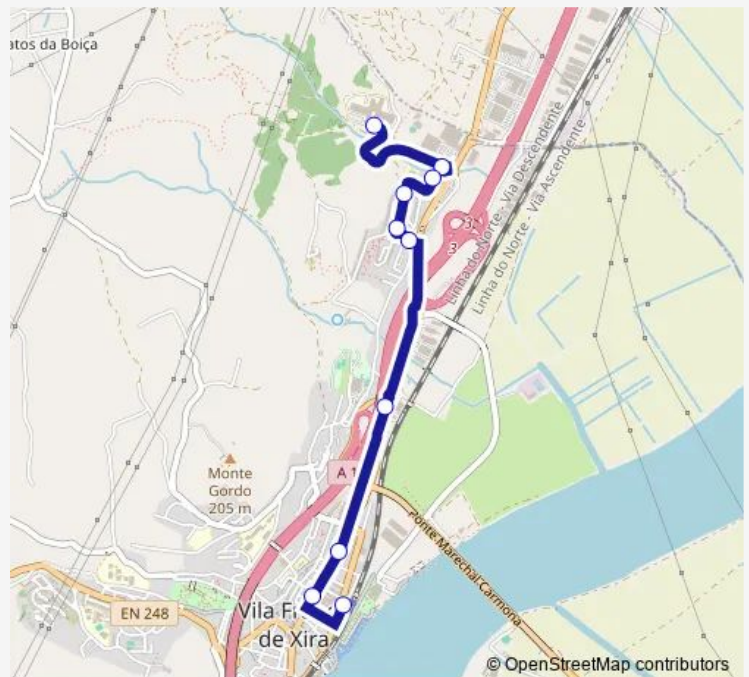

R José Carlos Ary Santos 62

R José Carlos Ary Santos 63

Hospital Vila Franca De Xira

Route schedule

Lgo Marquês Pombal (Vila Franca Xira) — Hospital Vila Franca De Xira

Monday	06:50-23:00
Tuesday	06:50-23:30
Wednesday	06:50-23:00
Thursday	06:50-23:00
Friday	06:50-23:00
Saturday	07:00-23:30
Sunday	07:00-23:00

Route info

Direction: Lgo Marquês Pombal (Vila Franca Xira)

Stops: 12

Trip Duration: 0 hour 15 min

Direction

Hospital Vila Franca De Xira — Lgo Marquês Pombal (Vila Franca Xira)

10 stops

[Open route schedule](#)

Thursday 07:15-23:50

Friday 07:15-23:50

Saturday 07:30-24:00

Sunday 07:30-23:30

Route info

Direction: Hospital Vila Franca De Xira

Stops: 10

Trip Duration: 0 hour 15 min