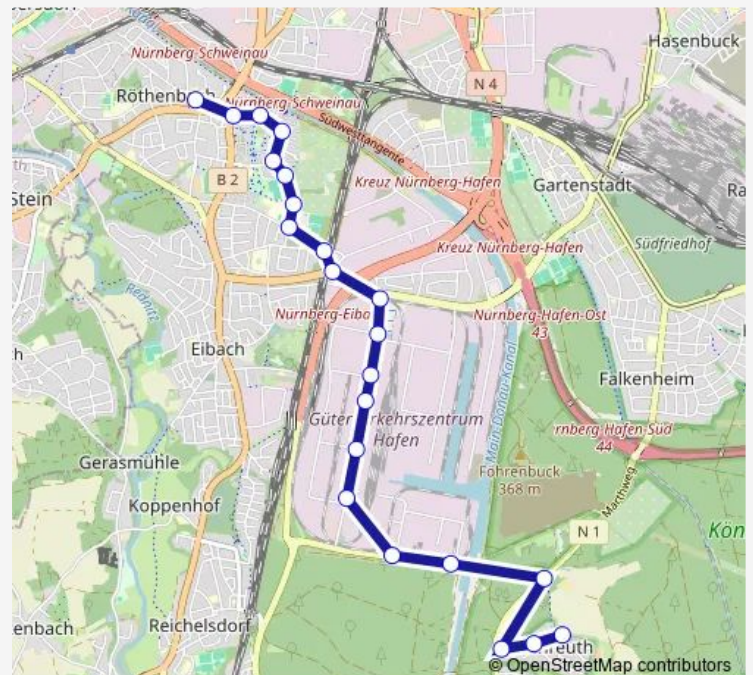

Tram 66

[Go to website](#)

Direction

undefined — undefined

0 stops

[Open route schedule](#)

Route schedule

undefined — undefined

Monday	05:03-00:6 ⁺¹
Tuesday	05:03-00:6 ⁺¹
Wednesday	05:03-00:6 ⁺¹
Thursday	05:03-00:6 ⁺¹
Friday	05:03-00:6 ⁺¹
Saturday	—
Sunday	—

Route info

Direction:

Stops: 0

Trip Duration: — min

Direction

undefined — undefined

0 stops

[Open route schedule](#)

Route schedule

undefined — undefined

Monday	06:33-16:33
Tuesday	06:33-16:33
Wednesday	06:33-16:33
Thursday	06:33-16:33
Friday	06:33-16:33
Saturday	—
Sunday	—

Route info

Direction:

Stops: 0

Trip Duration: — min

Direction

undefined — undefined

0 stops

[Open route schedule](#)**Route schedule**

undefined — undefined

Monday	22:15-23:35
Tuesday	22:15-23:35
Wednesday	22:15-23:35
Thursday	22:15-23:35
Friday	22:15-23:35
Saturday	—
Sunday	—