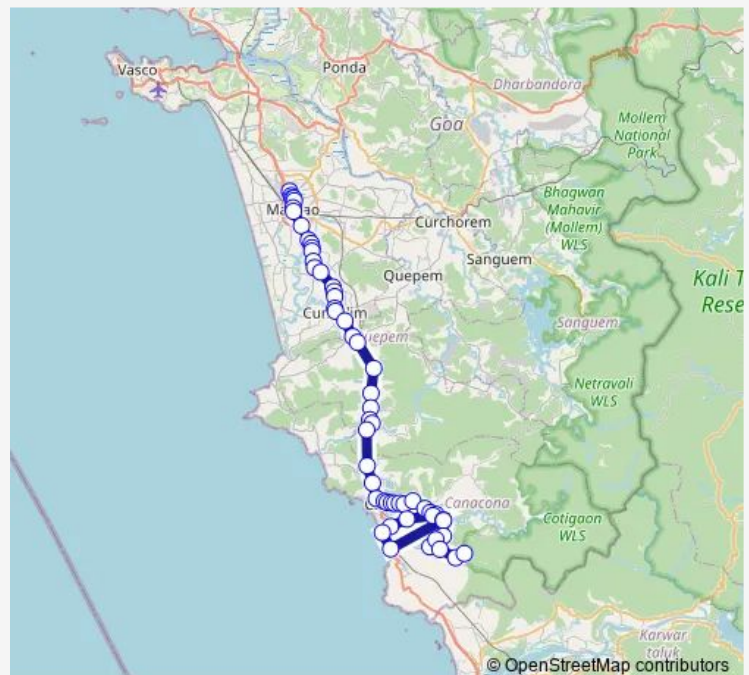

Thursday 11:00-17:40

Friday 11:00-17:40

Saturday 11:00-17:40

Sunday 11:00-17:40

Route info

Direction: Margao KTC Bus Stand

Stops: 55

Trip Duration: 3 hour 0 min

■ Mrg32 — Margao - Khargal

Balli

Balli Railway Station

Bendordem

Godeval

Paddi

Pisornem

Barcem Market