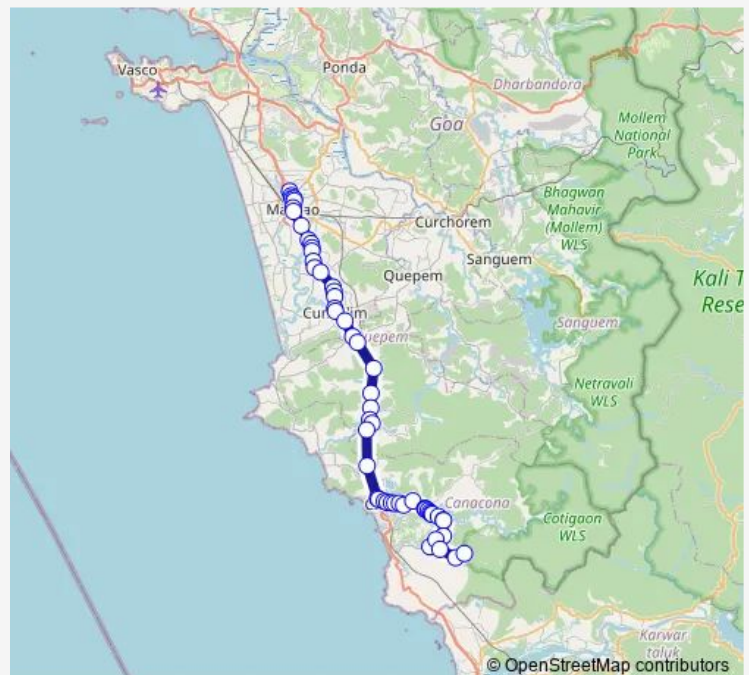

Thursday 11:00-17:40

Friday 11:00-17:40

Saturday 11:00-17:40

Sunday 11:00-17:40

Route info

Direction: Margao KTC Bus Stand

Stops: 55

Trip Duration: 3 hour 0 min

■ MRG32 — Margao - Khargal

Balli

Balli Railway Station

Bendordem

Godeval

Paddi

Pisornem

Barcem Market