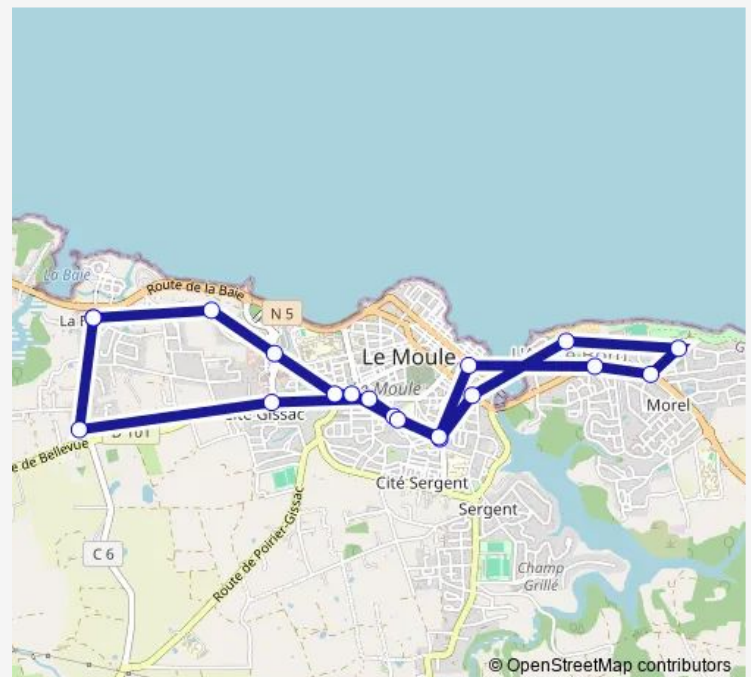

Morne Clarisse

Ecole Marie Eva Dupuit

Epicentre Bld Rougé

Plage De L'autre Bord

Parc Outibi

Rond Point Morel

Guenette 1

Mairie Moule

Ecole Marie Eva Dupuit 2

Morne Clarisse 2

Bld Levasseur 2

Rue Duchassaing

Damencourt Leader Price

Haut De Damencourt

Cc baie side

### Route schedule

Cc baie side — Cc baie side

Monday	06:00-16:30
Tuesday	06:00-16:30
Wednesday	06:00-16:30
Thursday	06:00-16:30
Friday	06:00-16:30
Saturday	06:00-12:50
Sunday	—

### Route info

Direction: Cc baie side

Stops: 19

Trip Duration: 1 hour 40 min

Moulinette — La moulinette

Moulinette Bus time schedules and route maps are available in an offline PDF at [busmaps.com](https://busmaps.com). Use the [busmaps.com](https://busmaps.com) website to see live bus times, train schedule or subway schedule, and step-by-step directions for all public transit in Le Moule