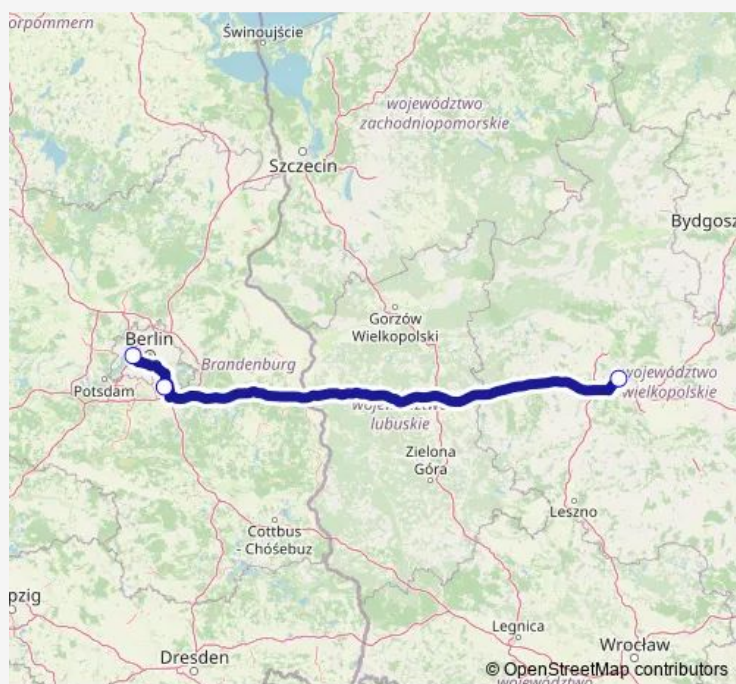

Berlin Airport BER (Berlin Brandenburg), Terminal 1/2

Poznan, Bus Station Poznan Main Station

Route schedule

Berlin central bus station — Poznan, Bus Station Poznan Main Station

Monday 12:45

Tuesday —

Wednesday —

Thursday —

Friday 12:45

Saturday —

Sunday —

Route info

Direction: Berlin central bus station

Stops: 3

Trip Duration: 4 hour 5 min