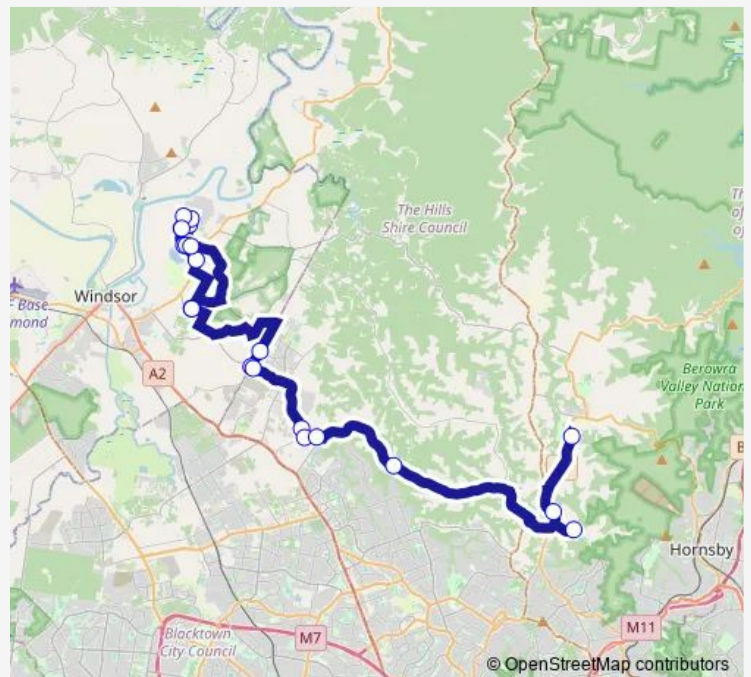

- Old Stock Route Rd At Saunders Rd
- Pitt Town Rd Opp Glebe Rd
- Bathurst St Opp Grenville St
- Bathurst St Opp Bootles Lane
- 11 Bona Vista Dr Before Citrus Pl
- Opp 30 Bona Vista Dr Across From The Cedars Av
- Bathurst St At Johnston St
- Bathurst St At Bootles Lane
- Eldon St Before Chatham St
- Eldon St Opp Wellesley St
- Old Stock Route Rd Before Saunders Rd
- Boundary Rd At Cataract Rd
- Boundary Rd At Old Pitt Town Rd (Hail And Ride)
- Old Pitt Town Rd At Boundary Rd
- Nelson Rd At Mchale Way
- Edwards Rd After Nelson Rd
- Edwards Rd After Hession Rd
- Annangrove Rd Before Currie Av
- Pacific Hills Christian School Bus Bay, Quarry Rd
- Redfield College Bus Bay, Old Northern Rd

Route schedule

Old Stock Route Rd At Saunders Rd — Galston High School Galston Rd

Monday	07:10
Tuesday	07:10
Wednesday	07:10
Thursday	07:10
Friday	07:10
Saturday	—
Sunday	—

Route info

Direction: Old Stock Route Rd At Saunders Rd

Stops: 21

Trip Duration: 1 hour 20 min

5107 — Old Stock Route Rd at Saunders Rd to Galston HS via New Hope School **BusMaps**

5107 School Bus time schedules and route maps are available in an offline PDF at [busmaps.com](https://busmaps.com). Use the [busmaps.com](https://busmaps.com) website to see live bus times, train schedule or subway schedule, and step-by-step directions for all public transit in Wilberforce