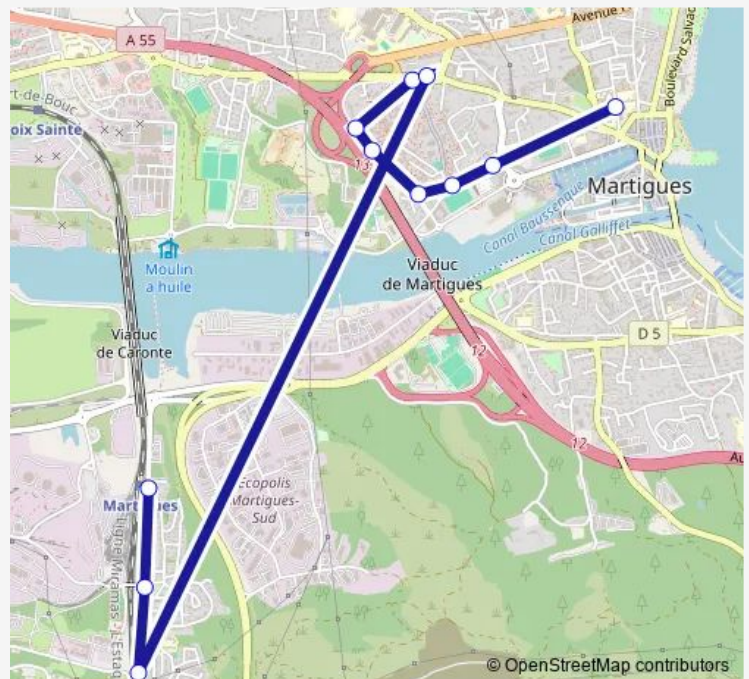

Henri Wallon

Route schedule

Les Tamaris — Henri Wallon

Monday	07:40
Tuesday	07:40
Wednesday	07:40
Thursday	07:40
Friday	07:40
Saturday	—
Sunday	—

Route info

Direction: Les Tamaris

Stops: 11

Trip Duration: 0 hour 25 min

5107 — Collège H Wallon

Direction

Henri Wallon — Gare Lavéra

11 stops

[Open route schedule](#)

Henri Wallon

Le Bateau Blanc

Matisse