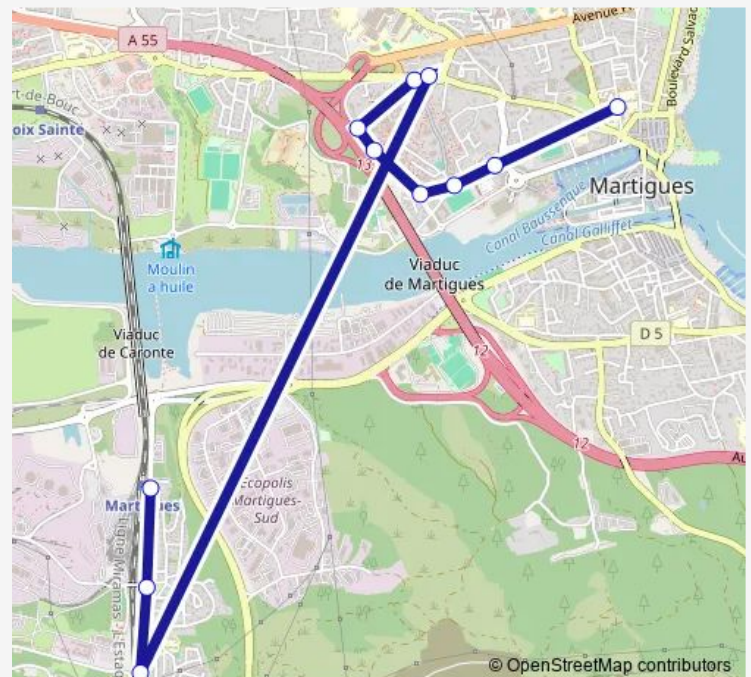

### Direction

Les Tamaris — Henri Wallon

11 stops

[Open route schedule](#)

Les Tamaris

Lavera

Gare Lavéra

Moulin de France

### Route schedule

Les Tamaris — Henri Wallon

Monday	07:40
Tuesday	07:40
Wednesday	07:40
Thursday	07:40
Friday	07:40
Saturday	—
Sunday	—

### Route info

Direction: Les Tamaris

Stops: 11

Trip Duration: 0 hour 25 min

5107 — Collège H Wallon