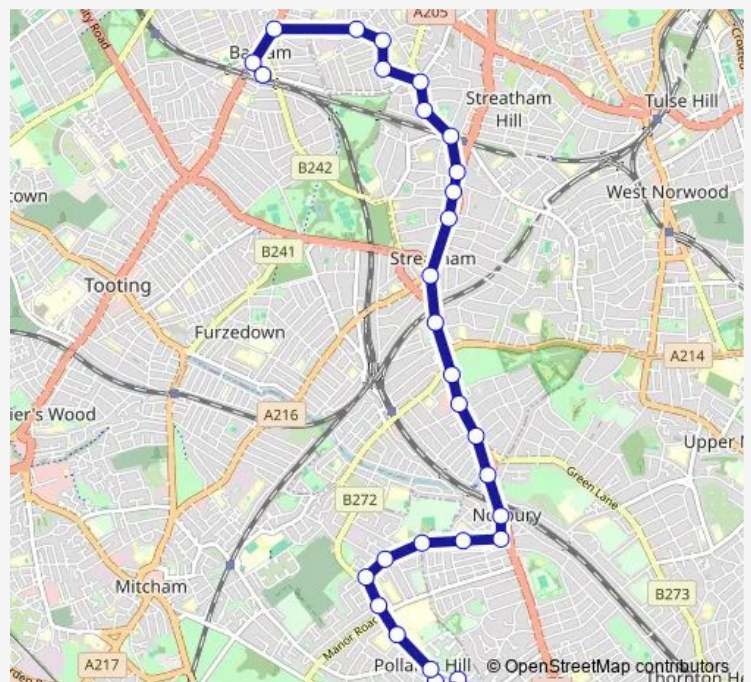

Bus 255 Pollards Hill - Norbury - Streatham Common - Radbourne Road - Balham

[Go to website](#)

Direction

South Lodge Avenue / Yorkshire Road — Balham Station

33 stops

[Open route schedule](#)

South Lodge Avenue / Yorkshire Road

Leicester Avenue

Northumberland Gardens

Pollards Hill / Westmorland Way

Carisbrooke Road /Hertford Way

Conway Gardens

Pollards Hill Library

Ivy Gardens

Northborough Road

St Olaves Walk

Longthornton Road

Darcy Road

Freeman Court

Oakhill Road

Norbury

Hermitage Lane

Arragon Gardens

Kempshott Road

Streatham Common High Road

Streatham Station

St Leonard's Church

Route schedule

South Lodge Avenue / Yorkshire Road — Balham Station

Monday 00:00-23:45

Tuesday 00:00-23:45

Wednesday 00:00-23:45

Thursday 00:00-23:45

Friday 00:00-23:45

Saturday 00:00-23:45

Sunday 00:00-23:45

Route info

Direction: South Lodge Avenue / Yorkshire Road

Stops: 33

Trip Duration: 0 hour 41 min

255 — Pollards Hill - Norbury - Streatham Common - Radbourne Road - Balham