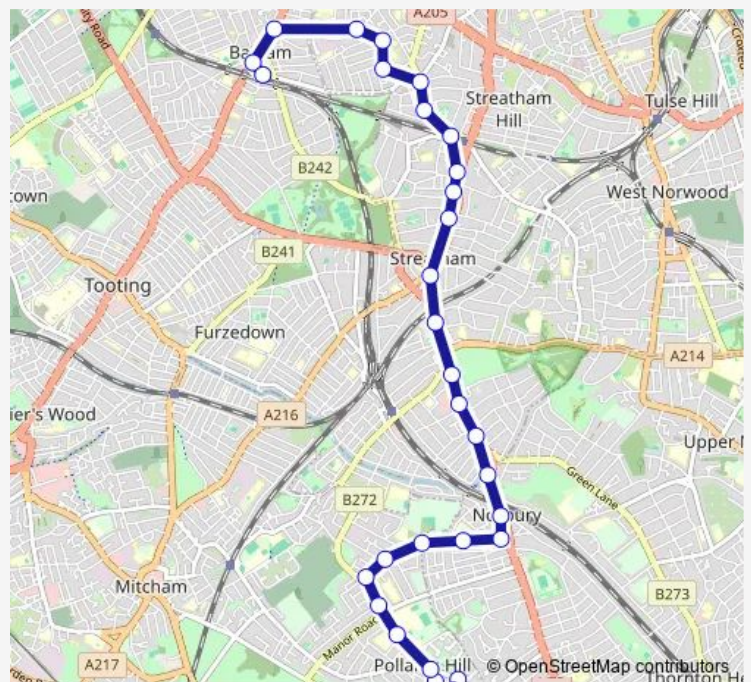

Bus 255 Pollards Hill - Norbury - Streatham Common - Radbourne Road - Balham

[Go to website](#)

Direction

South Lodge Avenue / Yorkshire Road — Balham Station

33 stops

[Open route schedule](#)

South Lodge Avenue / Yorkshire Road

Leicester Avenue

Northumberland Gardens

Pollards Hill / Westmorland Way

Carisbrooke Road /Hertford Way

Conway Gardens

Pollards Hill Library

Ivy Gardens

Northborough Road

St Olaves Walk

Longthornton Road

Darcy Road

Freeman Court

Oakhill Road

Norbury

Hermitage Lane

Arragon Gardens

Kempshott Road

Streatham Common High Road

Streatham Station

St Leonard's Church

Route schedule

South Lodge Avenue / Yorkshire Road — Balham Station

Monday 00:00-23:45

Tuesday 00:00-23:45

Wednesday 00:00-23:45

Thursday 00:00-23:45

Friday 00:00-23:45

Saturday 00:00-23:45

Sunday 00:00-23:45

Route info

Direction: South Lodge Avenue / Yorkshire Road

Stops: 33

Trip Duration: 0 hour 27 min

255 — Pollards Hill - Norbury - Streatham Common - Radbourne Road - Balham