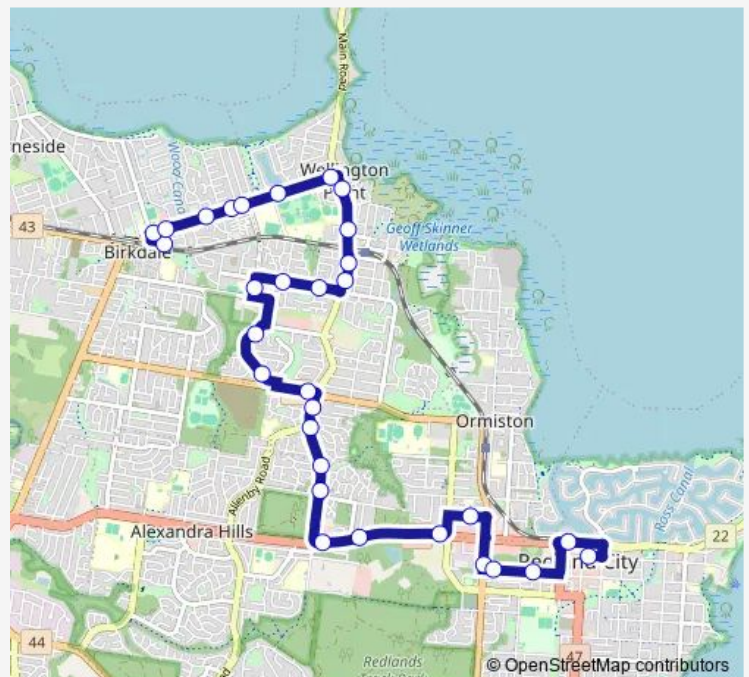

### Direction

Middle Street, stop A — Birkdale station

29 stops

[Open route schedule](#)

- Middle Street, stop A
- Queen St near Haggup St
- Queen St near Wellington St
- Wellington St near Queen St
- Freeth St W near Northern Arterial Rd
- Finucane Rd at Redland Research Station
- Finucane Rd at Mcdonald Road
- Mcdonald Rd at Mcmillan Rd
- Mcdonald Rd at Macdonald Road Park
- Mcdonald Rd at Montgomery Drive
- Allenby Rd at Montgomery Drive
- Old Cleveland Rd near Mcdonald Rd
- Tulloch Dr near Riverton St
- Tulloch Dr at Redgrove Avenue
- Hardy Rd near Collingwood Rd
- Marlborough Rd near Bayfields Ave
- Marlborough Rd at Bella Street
- Main Rd at Whepstead Manor
- Main Rd near Crossley Dr
- Main Rd near Courtice St
- Main Rd at Apsley Street

### Route schedule

Middle Street, stop A — Birkdale station

Monday	05:56-17:12
Tuesday	05:56-17:12
Wednesday	05:56-17:12
Thursday	05:56-17:12
Friday	05:56-17:12
Saturday	—
Sunday	—

### Route info

Direction: Middle Street, stop A

Stops: 29

Trip Duration: 0 hour 31 min

255 — Cleveland - Birkdale

Birkdale Rd at Wellington Point Shops

Birkdale Rd at EGW Wood Sportsfield

Birkdale Rd at Wellington Point High School

## Direction

Birkdale station — Middle Street, stop A

31 stops

[Open route schedule](#)

Birkdale station

Birkdale Rd at Birkdale Primary School

Birkdale Rd at Birkdale Fair

Birkdale Rd at Edwardson Court