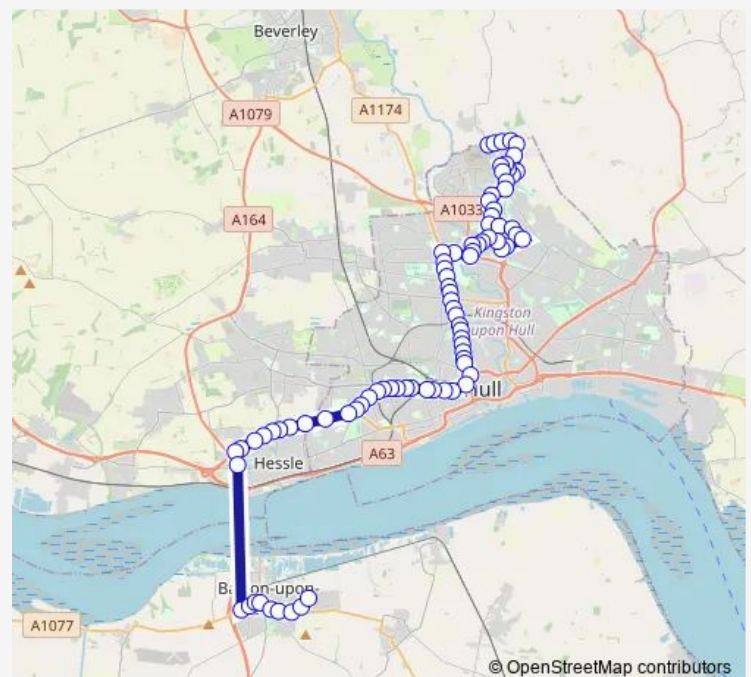

Thursday 23:20

Friday 23:20

Saturday —

Sunday —

Route info

Direction: Wren Kitchens

Stops: 86

Trip Duration: 0 hour 55 min

© OpenStreetMap contributors

255 — Hull Interchange - Barton

Newington Avenue

Boothferry Park

Three Tuns

Silver Cod

De La Pole Avenue

Wenlock Barracks