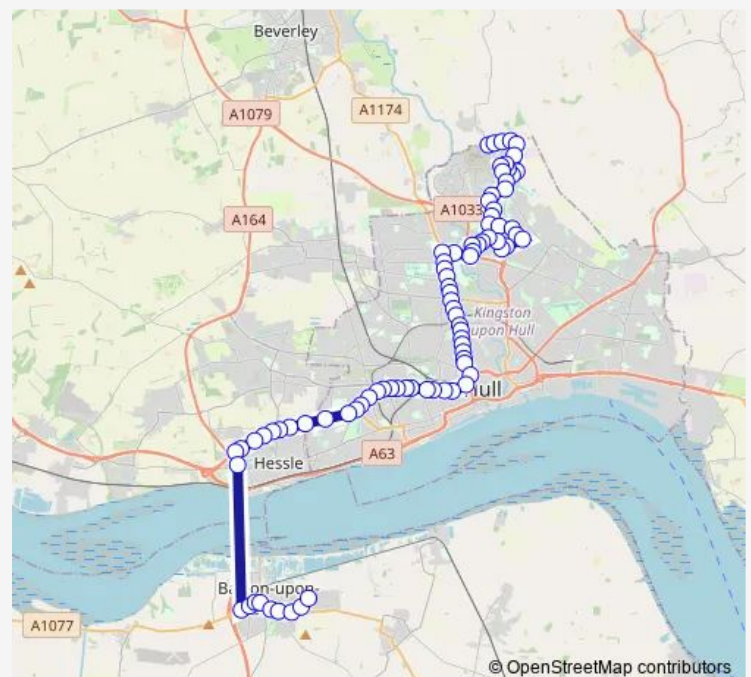

### Route schedule

Wren Kitchens — Hill Top Farm

Monday 23:20

Tuesday 23:20

Wednesday 23:20

Thursday 23:20

Friday 23:20

Saturday —

### Route info

Direction: Wren Kitchens

Stops: 86

Trip Duration: 0 hour 55 min

255 — Hull Interchange - Barton

Newington Avenue

Boothferry Park

Three Tuns