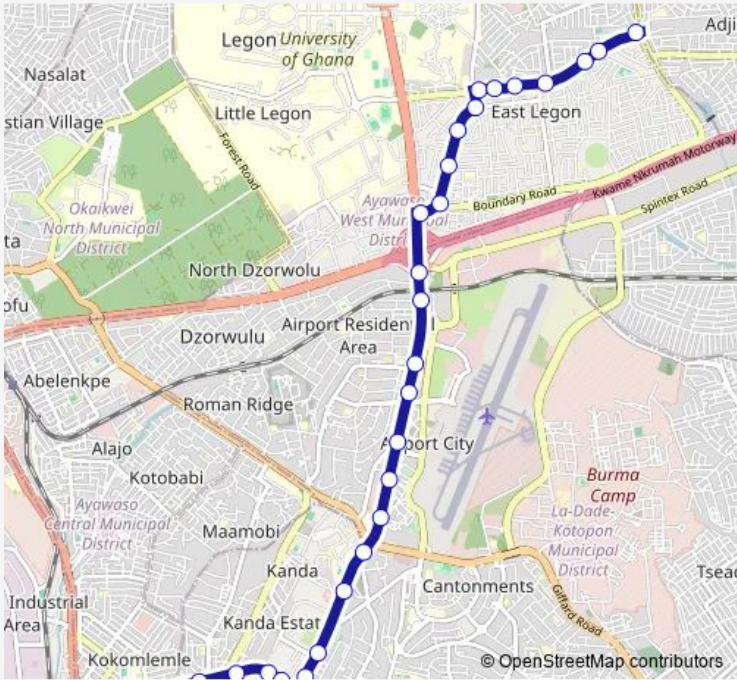

## Bus 255 East Legon ↔ Circle

[Go to website](#)

**Direction**  
 Circle — East Legon  
 31 stops  
[Open route schedule](#)

- Circle
- Mami Dokuno
- Equip
- Paloma
- Kanda
- Mobil
- GBC First
- GBC Second
- Sankara
- Flagstaff House
- 37 Water Works
- 37 Hospital
- License Office
- Opeibea First
- Opeibea Second
- Airport First
- Airport Second
- Shangrila
- Spanner
- Shiashie
- Block Factory

Route schedule  
 Circle — East Legon

Monday	06:00
Tuesday	06:00
Wednesday	06:00
Thursday	06:00
Friday	06:00
Saturday	06:00
Sunday	06:00

Route info  
 Direction: Circle  
 Stops: 31  
 Trip Duration: 1 hour 11 min

Mtn

Bridge

East Legon

**Direction**

East Legon — Circle Overhead

24 stops

[Open route schedule](#)

East Legon

## Route info

Direction: East Legon

Stops: 24

Trip Duration: 0 hour 55 min

255 Bus time schedules and route maps are available in an offline PDF at [busmaps.com](https://busmaps.com). Use the [busmaps.com](https://busmaps.com) website to see live bus times, train schedule or subway schedule, and step-by-step directions for all public transit in Accra