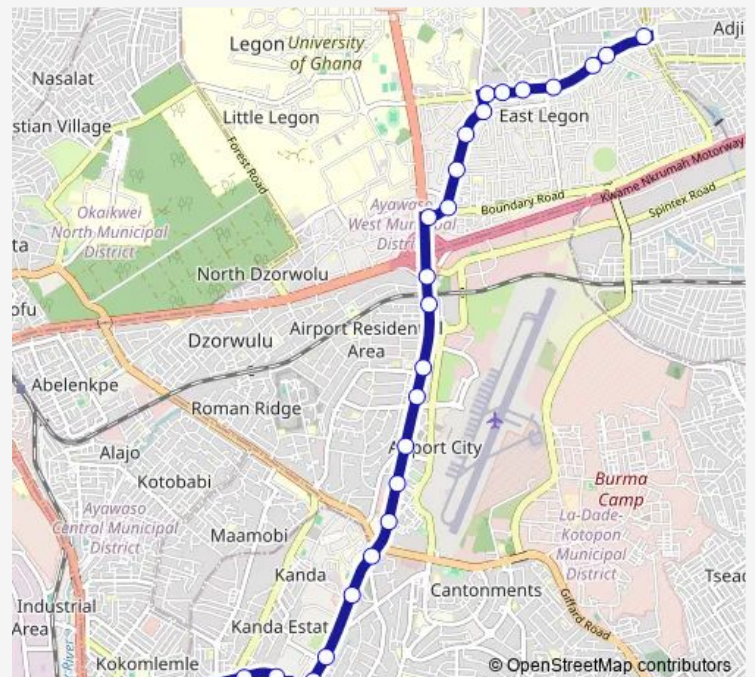

## Bus 255 East Legon ↔ Circle

[Go to website](#)

### Direction

Circle — East Legon

31 stops

[Open route schedule](#)

- Circle
- Mami Dokuno
- Equip
- Paloma
- Kanda
- Mobil
- GBC First
- GBC Second
- Sankara
- Flagstaff House
- 37 Water Works
- 37 Hospital
- License Office
- Opeibea First
- Opeibea Second
- Airport First
- Airport Second
- Shangrila
- Spanner
- Shiashie
- Block Factory

### Route schedule

Circle — East Legon

Monday	06:00
Tuesday	06:00
Wednesday	06:00
Thursday	06:00
Friday	06:00
Saturday	06:00
Sunday	06:00

### Route info

Direction: Circle

Stops: 31

Trip Duration: 1 hour 11 min

255 — East Legon ↔ Circle

Puplampu

Mensvic

Banku Junction