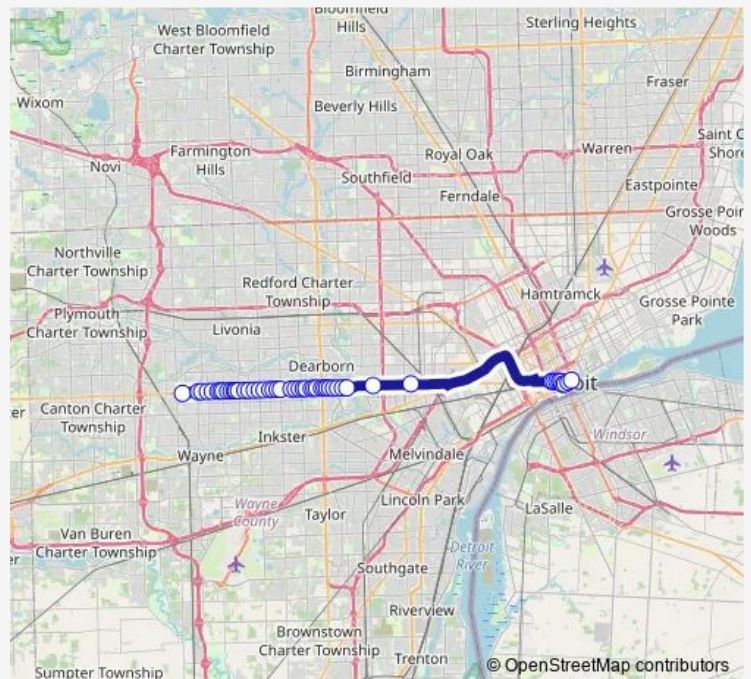

## Route schedule

Westland Park AND Ride — Larned + ST Antoine

Monday	05:56-06:23
Tuesday	05:56-06:23
Wednesday	05:56-06:23
Thursday	05:56-06:23
Friday	05:56-06:23
Saturday	—
Sunday	—

## Route info

Direction: Westland Park AND Ride

Stops: 49

Trip Duration: 0 hour 48 min

255 — Ford RD Express

Ford + Inkster

Ford RD + John Daly

Ford RD + Kinloch

Ford RD @ Beech Daly Sw

Ford RD + Evangeline

Ford RD + Gulley

Ford RD + Silvery Lane

Ford RD + Kingsbury

Ford RD + Denwood

Ford + Telegraph

Ford RD + Highland

## Route info

Direction: Congress + ST Antoine

Stops: 53

Trip Duration: 0 hour 58 min

Ford RD + Beech Daly Rd

Ford RD + Berwyn

Ford RD + Kinloch

Ford RD + John Daly