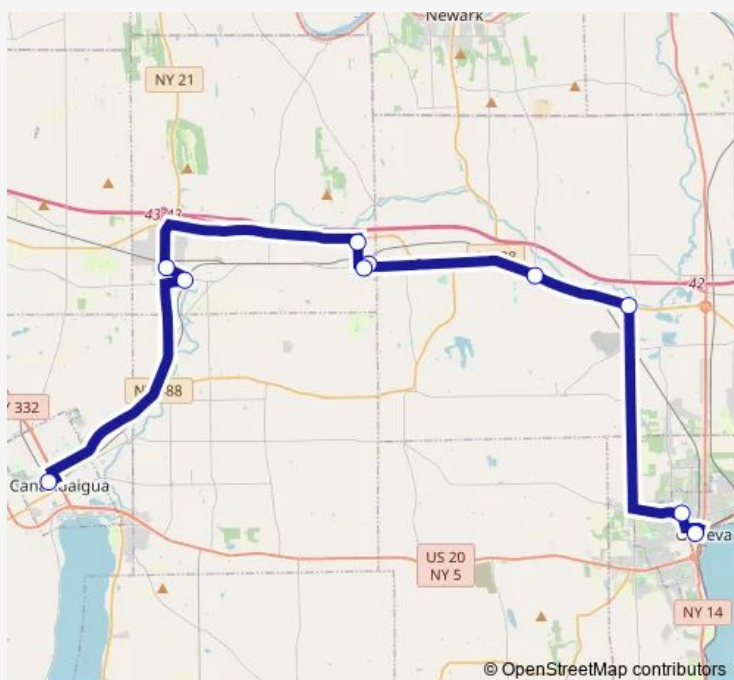

### Direction

Geneva Hub - Exchange St Hub — Canandaigua Hub 74 West Ave

10 stops

[Open route schedule](#)

Geneva Hub - Exchange St Hub

Geneva General Hospital

Route 96 at County Rd 6

Rt 96/Phelps Town Hall

### Route schedule

Geneva Hub - Exchange St Hub — Canandaigua Hub 74 West Ave

Monday 06:30-16:30

Tuesday 06:30-16:30

Wednesday 06:30-16:30

Thursday 06:30-16:30

Friday 06:30-16:30

Saturday —

### Route info

Direction: Geneva Hub - Exchange St Hub

Stops: 10

Trip Duration: 0 hour 59 min

255 — 255 Canandaigua/Geneva (via Rt 21 & 96)

**Direction**

Canandaigua Hub 74 West Ave — Geneva Hub - Exchange St Hub

10 stops

[Open route schedule](#)

Canandaigua Hub 74 West Ave

Shortsville/Main St

Manchester/Bliss Shur Fine

Route 96 &amp; Kendall St/Tops

SPA Apts/Clifton Springs

Clifton Spring Hospital