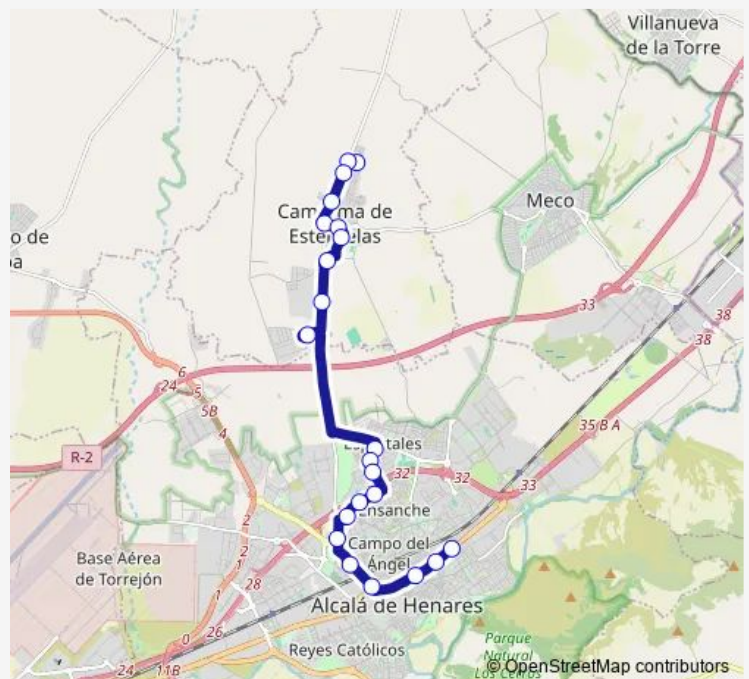

VÍA Complutense-Ribera

### Route schedule

Urb.Nuevo Camarma-Imagen — VÍA COMPLUTENSE-BARRIO LEDESMA

Monday 00:20-23:10

Tuesday 00:20-23:10

Wednesday 00:20-23:10

Thursday 00:20-23:10

Friday 00:20-23:10

Saturday 00:20-23:10

### Route info

Direction: Urb.Nuevo Camarma-Imagen

Stops: 22

Trip Duration: 0 hour 0 min

VÍA COMPLUTENSE-TUY

VÍA COMPLUTENSE-BARRIO LEDESMA

## Route info

Direction: Ctra.Alcalá-Torrejón DEL Rey

Stops: 20

Trip Duration: 0 hour 37 min

255 Bus time schedules and route maps are available in an offline PDF at [busmaps.com](https://busmaps.com). Use the [busmaps.com](https://busmaps.com) website to see live bus times, train schedule or subway schedule, and step-by-step directions for all public transit in Alcala de Henares