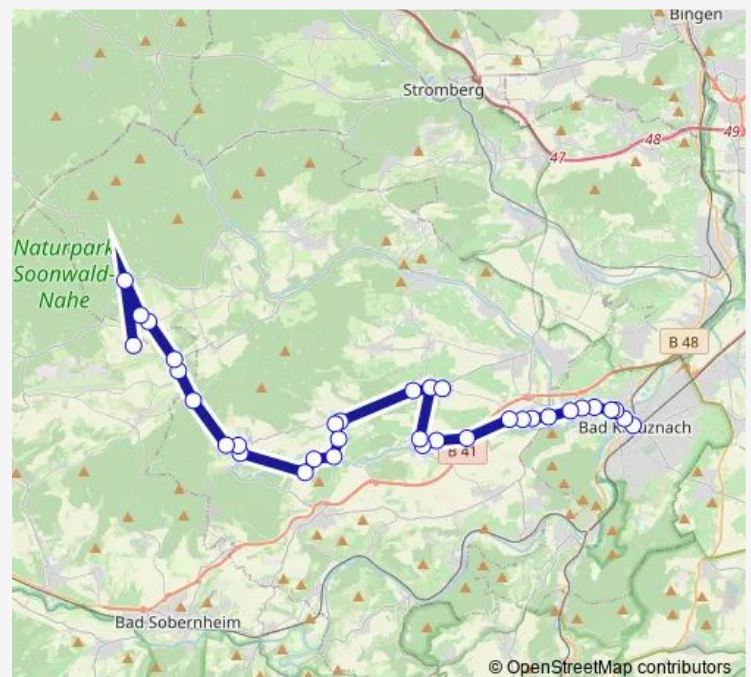

Burgsponheim, Ortsmitte

Burgsponheim, Tal

### Route schedule

Bockenau, Grundschule — Burgsponheim, Tal

Monday 12:05-13:05

Tuesday 12:05-13:05

Wednesday 12:05-13:05

Thursday 12:05-13:05

Friday 12:05-13:05

Saturday —

### Route info

Direction: Bockenau, Grundschule

Stops: 6

Trip Duration: 0 hour 9 min

■ 255