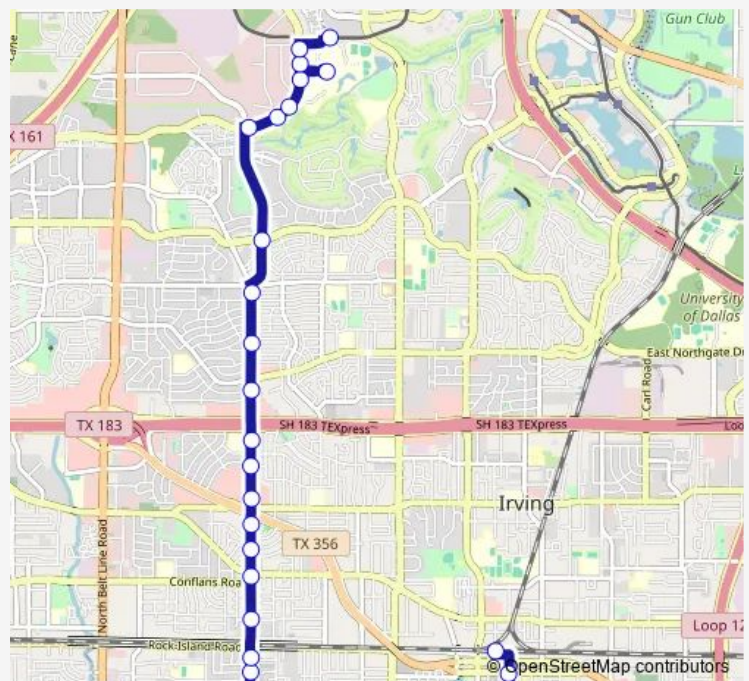

### Route schedule

Dallas College Northlake Campus Station — Downtown Irving/Heritage Crossing Station

Monday 05:30-23:30

Tuesday 05:30-23:30

Wednesday 05:30-23:30

Thursday 05:30-23:30

Friday 05:30-23:30

Saturday 05:30-23:30

### Route info

Direction: Dallas College Northlake Campus Station

Stops: 28

Trip Duration: 0 hour 27 min

255 — Story

5TH @ Story - E - Fs

5TH @ Collins - E - Ns

6TH @ Charles - E - Ns