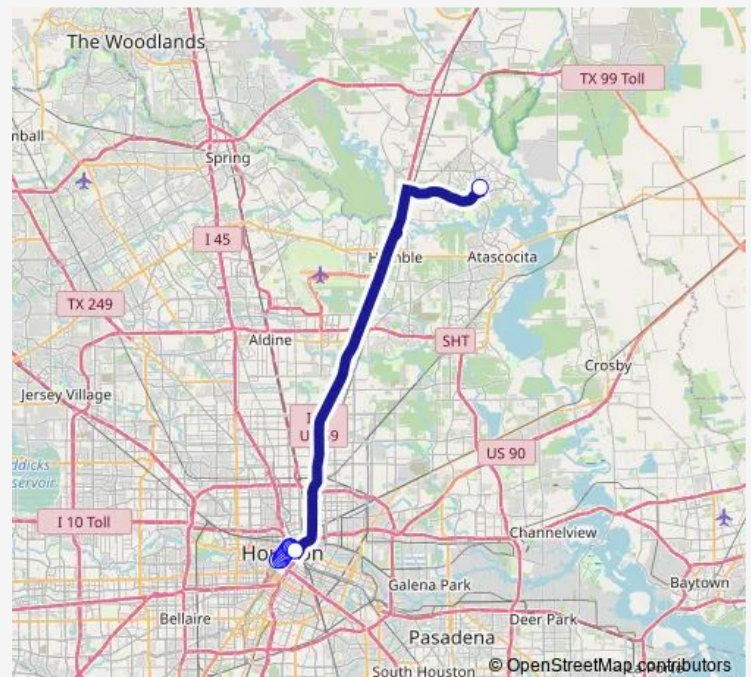

Franklin St @ La Branch St

Kingwood Park & Ride

Route schedule

Jefferson St @ Louisiana St — Kingwood Park & Ride

Monday 15:05-19:05

Tuesday 15:05-19:05

Wednesday 15:05-19:05

Thursday 15:05-19:05

Friday 15:05-19:05

Saturday —

Sunday —

Route info

Direction: Jefferson St @ Louisiana St

Stops: 14

Trip Duration: 0 hour 55 min

Direction

Kingwood Park & Ride — St Joseph Pkwy @ Smith St

15 stops

[Open route schedule](#)

Kingwood Park & Ride

Congress St @ Crawford St

Congress St @ Austin St

Congress St @ San Jacinto St

Congress St @ Main St

Friday 05:00-09:00

Saturday —

Sunday —

Route info

Direction: Kingwood Park & Ride

Stops: 15

Trip Duration: 0 hour 55 min

Direction