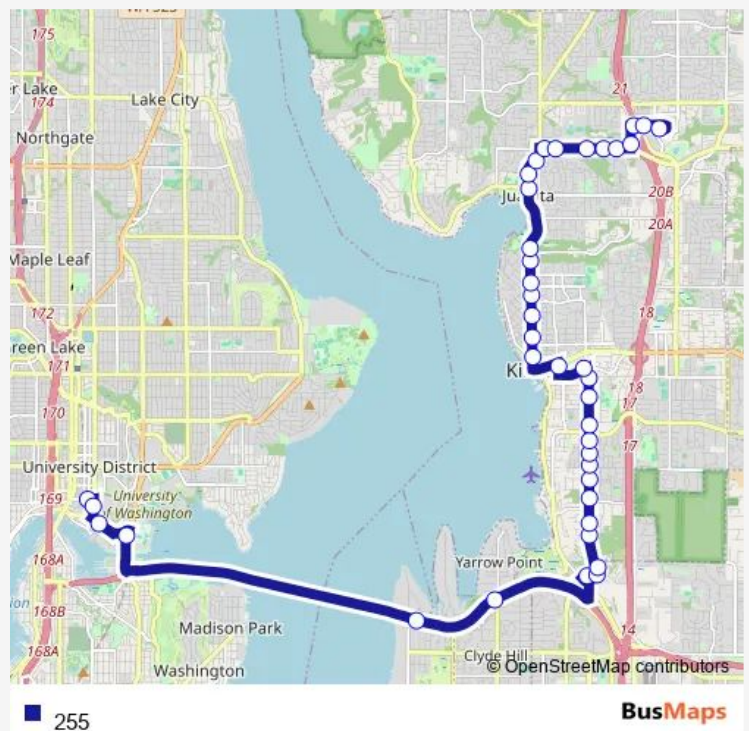

6th St S & 1st Ave S

Kirkland Way & 6th St

Kirkland Transit Center - Bay 2

### Route schedule

NE Campus Pkwy & University Way NE - Bay 2 — Totem Lake Transit Center - Bay 3

Monday 05:32-00:34<sup>+1</sup>

Tuesday 05:32-00:34<sup>+1</sup>

Wednesday —

Thursday 05:32-00:34<sup>+1</sup>

### Route info

Direction: NE Campus Pkwy & University Way NE - Bay 2

Stops: 40

Trip Duration: 0 hour 44 min

Market St & 4th Ave

Market St & 8th Ave

Market St & 12th Ave

Market St & 16th Ave

Market St & 18th Ave

Market St & 20th Ave

98th Ave NE & Forbes Creek Dr

98th Ave NE & NE 116th St

98th Ave NE & NE 119th Way

NE 120th Pl & 100th Ave Ne

NE 124th St & 100th Ave Ne

NE 124th St & 103rd Ave Ne