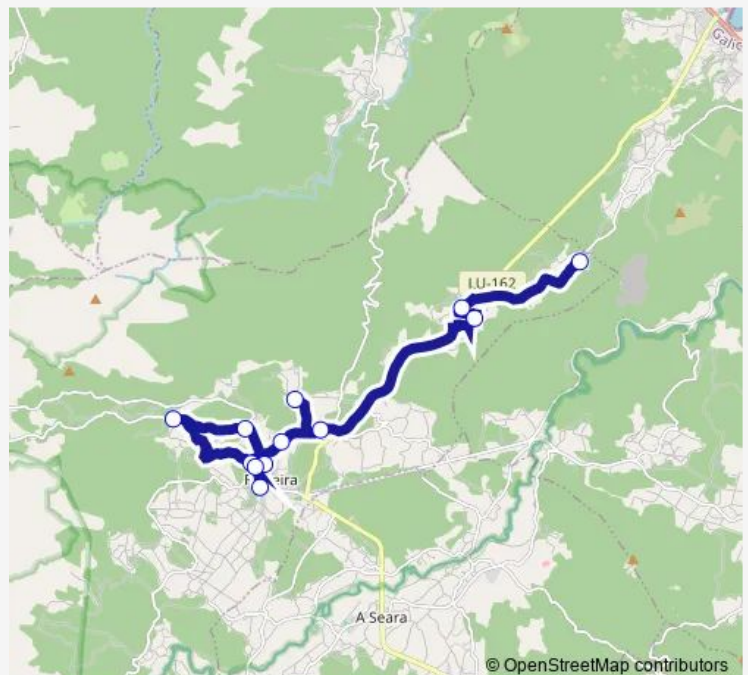

Saturday —

Sunday —

Route info

Direction: Güin (Nova Ubicacion)

Stops: 12

Trip Duration: 0 hour 30 min

■ XG682012 — O Valadouro-Güin (nova ubicacion)

BusMaps

Direction

O Valadouro — Güin (Nova Ubicacion)

12 stops

[Open route schedule](#)

O Valadouro

Ferreira DO Valadouro (Ca

Ceip Santa María DO Valad

Ribadela (dársena)

Route schedule

O Valadouro — Güin (Nova Ubicacion)

Monday 16:04

Tuesday 16:04

Wednesday 16:04

Thursday 16:04

Friday 16:04

Saturday —

Sunday —

Route info

Direction: O Valadouro

Stops: 12

Trip Duration: 0 hour 30 min

XG682012 Bus time schedules and route maps are available in an offline PDF at busmaps.com. Use the busmaps.com website to see live bus times, train schedule or subway schedule, and step-by-step directions for all public transit in Cervo