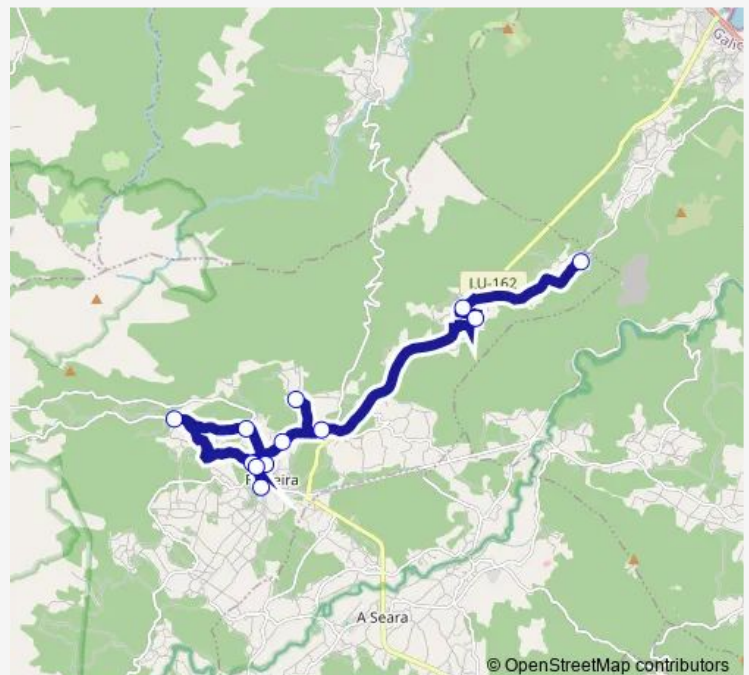

## Route schedule

Güin (Nova Ubicacion) — O Valadouro

Monday 08:55

Tuesday 08:55

Wednesday 08:55

Thursday 08:55

Friday 08:55

Saturday —

## Route info

Direction: Güin (Nova Ubicacion)

Stops: 12

Trip Duration: 0 hour 30 min

■ Xg682012 — O Valadouro-Güin (nova ubicacion)

**BusMaps**

**Direction**

O Valadouro — Güin (Nova Ubicacion)

12 stops

[Open route schedule](#)

O Valadouro

Ferreira DO Valadouro (Ca

Ceip Santa María DO Valad

Ribadela (dársena)

Tanin

Escola Fogar

Monday	16:04
Tuesday	16:04
Wednesday	16:04
Thursday	16:04
Friday	16:04
Saturday	—
Sunday	—

**Route info**

Direction: O Valadouro

Stops: 12

Trip Duration: 0 hour 30 min

Xg682012 Bus time schedules and route maps are available in an offline PDF at busmaps.com. Use the busmaps.com website to see live bus times, train schedule or subway schedule, and step-by-step directions for all public transit in Cervo