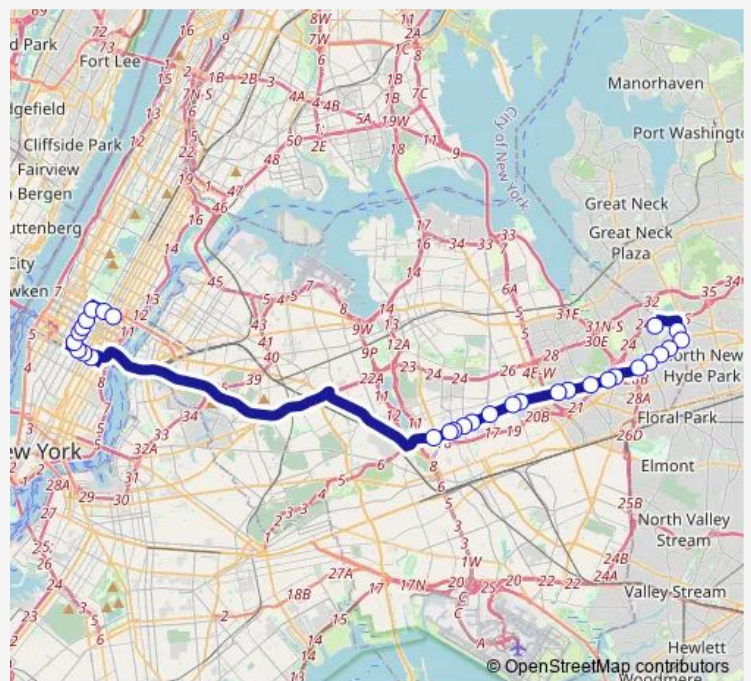

Union Tpke/153 St

Union Tpke/Main St

E 34 ST/3 Av

Route schedule

North Shore Towers/Building Entrance — E 57 ST/Lexington Av

Monday 05:45-22:00

Tuesday 05:45-21:42

Wednesday 05:45-21:42

Thursday 05:45-21:42

Friday 05:45-21:42

Saturday 07:00-22:00

Sunday 08:00-21:00

Route info

Direction: North Shore Towers/Building Entrance

Stops: 30

Trip Duration: 1 hour 5 min

QM6 — Lake Success - Midtown Via 6Th Av

E 34 ST/Park Av

W 34 ST/5 Av

6 AV/W 37 St

6 AV/W 42 St

6 AV/W 45 St

6 AV/W 49 St

6 AV/W 55 St

E 57 ST/Madison Av

E 57 ST/Lexington Av

Direction

6 AV/W 37 St — North Shore Towers/Building Entrance

27 stops

[Open route schedule](#)

6 AV/W 37 St

6 AV/W 42 St