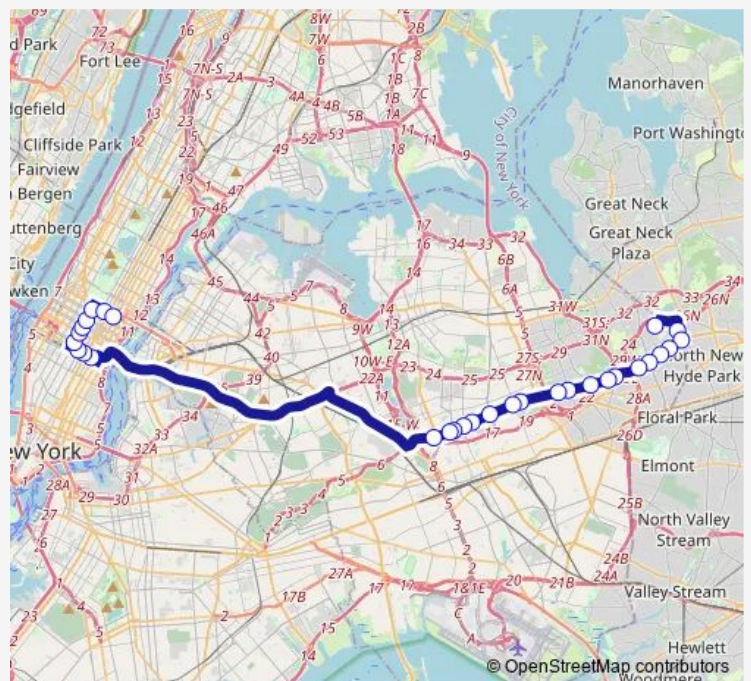

### Route schedule

North Shore Towers/Building Entrance — E 57 ST/Lexington Av

Monday 05:45-22:00

Tuesday 05:45-21:30

Wednesday 05:45-21:30

Thursday 05:45-21:30

Friday 05:45-21:30

Saturday 07:00-22:00

### Route info

Direction: North Shore Towers/Building Entrance

Stops: 30

Trip Duration: 1 hour 12 min

Qm6 — Lake Success - Midtown Via 6Th Av

E 34 ST/Park Av

W 34 ST/5 Av

6 AV/W 37 St