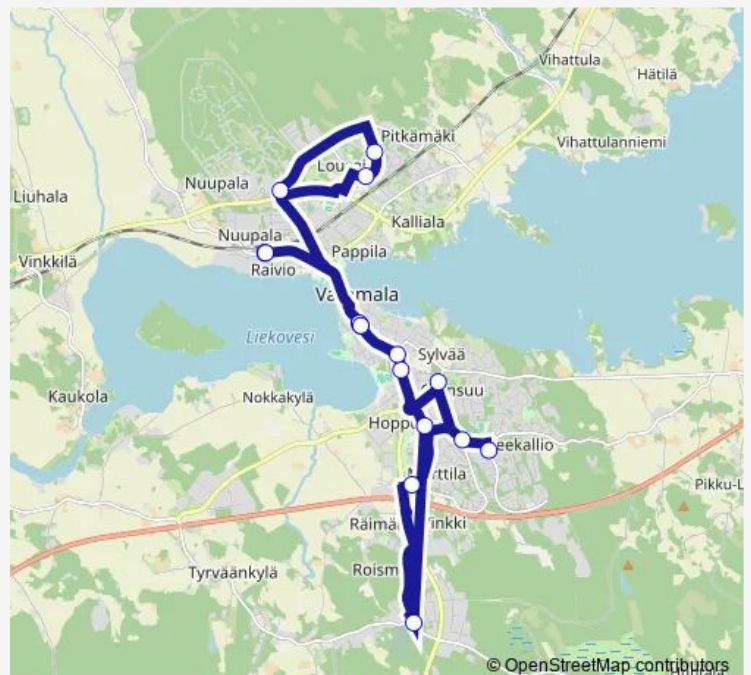

### Route schedule

Vammalan tori E — Vammalan tori E

Monday 06:15-09:40

Tuesday 06:15-09:40

Wednesday 06:15-09:40

Thursday 06:15-09:40

Friday 06:15-09:40

Saturday —

### Route info

Direction: Vammalan tori E

Stops: 16

Trip Duration: 0 hour 37 min

■ Tori-Varila-Lousaja-Tori

BusMaps

Bus time schedules and route maps are available in an offline PDF at [busmaps.com](https://busmaps.com). Use the [busmaps.com](https://busmaps.com) website to see live bus times, train schedule or subway schedule, and step-by-step directions for all public transit in Vammala