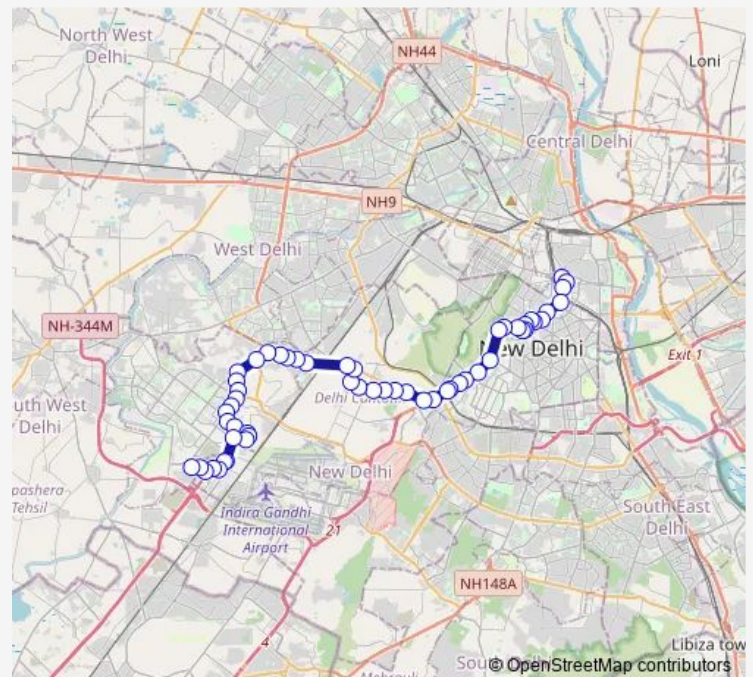

Officer Enclave S.P Marg

Taj Palace

Dhaura Kuan

Route schedule

New Delhi Railway Station Gate 2 — Dwarka Sec-23

Monday 07:12-21:48

Tuesday 07:12-21:48

Wednesday 07:12-21:48

Thursday 07:12-21:48

Friday 07:12-21:48

Saturday 07:12-21:48

Sunday 07:12-21:48

Route info

Direction: New Delhi Railway Station Gate 2

Stops: 55

Trip Duration: 1 hour 48 min

■ RL-79up

Golf Club

R R Line

St. Martin School

Sri Nagesh Garden

Shastri Bazar

Kabul Line

Police Station Sadar Bazar