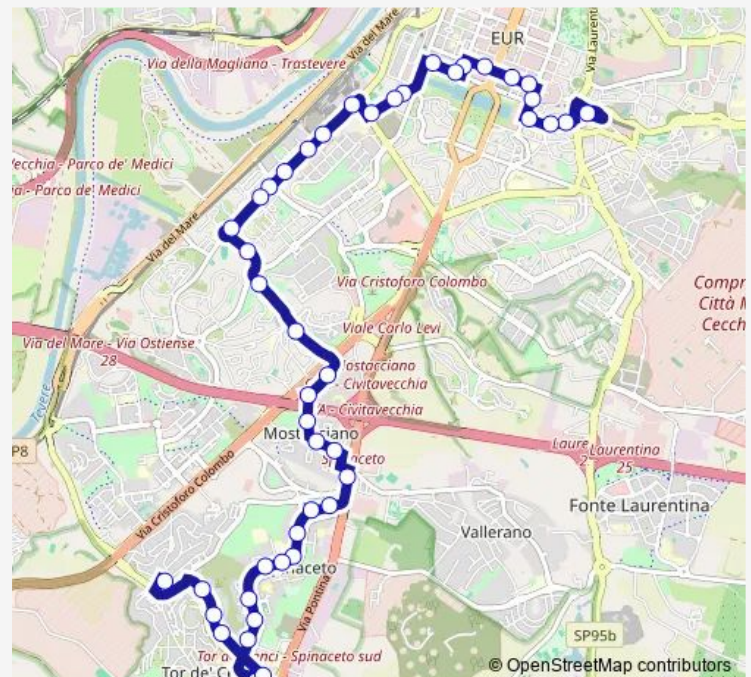

Thursday 02:14-02:56⁺¹

Friday 02:14-02:56⁺¹

Saturday 02:14-02:56⁺¹

Sunday 02:14-02:56⁺¹

Route info

Direction: Laurentina (Mb)

Stops: 45

Trip Duration: 0 hour 38 min