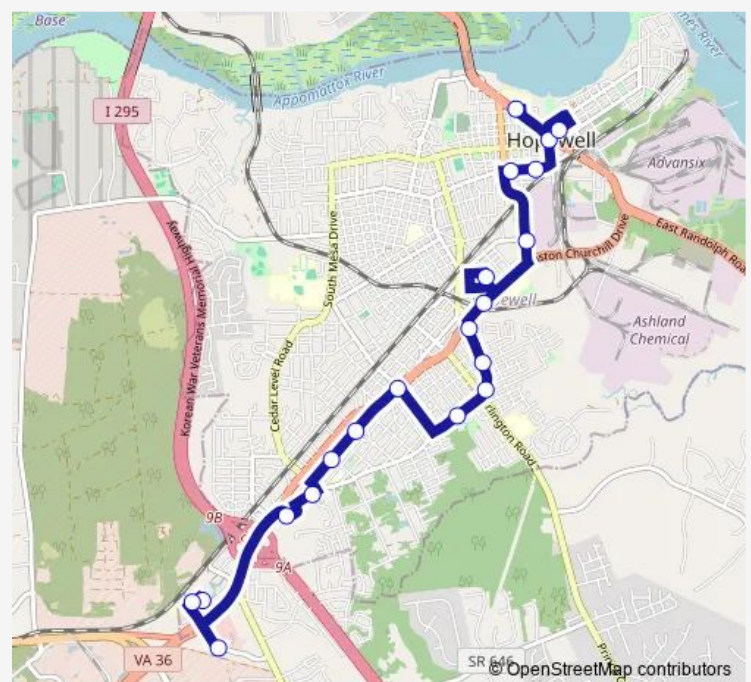

Route schedule

Tri-City Drive and Plaza Drive (Transfer to Hopewell Connector) — Eppes Street and Randolph Road (John Randolph Hospital)

Monday	05:45-16:45
Tuesday	05:45-16:45
Wednesday	05:45-16:45
Thursday	05:45-16:45
Friday	05:45-16:45
Saturday	05:45-16:45
Sunday	—

Route info

Direction: Tri-City Drive and Plaza Drive (Transfer to Hopewell Connector)

Stops: 20

Trip Duration: 0 hour 33 min

Cawson Street and Library Street

Eppes Street and Randolph Road (John Randolph Hospital)

Direction

Eppes Street and Randolph Road (John Randolph Hospital) — Tri-City Drive and Plaza Drive (Transfer to Hopewell Connector)

10 stops

[Open route schedule](#)

Eppes Street and Randolph Road (John Randolph Hospital)

Broadway and North 7th Avenue (Randolph Market)

Broadway Avenue and 14th Avenue

15th Avenue and City Point Road (Health department)

15th Avenue and Norfolk Street (Appomattox Peanut Company)

15th Avenue and Maple Street (Pearson Tire Company)