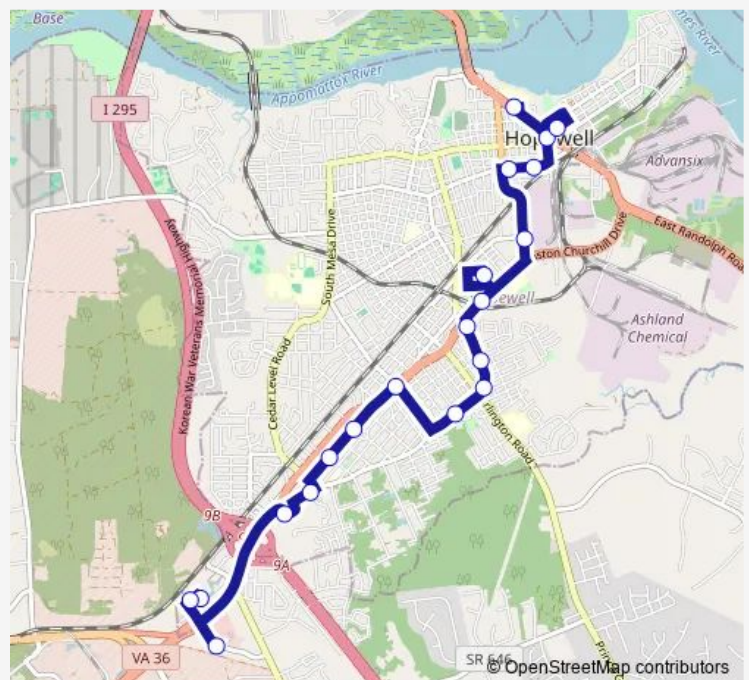

**Route schedule**

Tri-City Drive and Plaza Drive (Transfer to Hopewell Connector) — Eppes Street and Randolph Road (John Randolph Hospital)

Monday	05:45-16:45
Tuesday	05:45-16:45
Wednesday	05:45-16:45
Thursday	05:45-16:45
Friday	05:45-16:45
Saturday	05:45-16:45
Sunday	—

**Route info**

Direction: Tri-City Drive and Plaza Drive (Transfer to Hopewell Connector)

Stops: 20

Trip Duration: 0 hour 33 min

Cawson Street and Library Street

Eppes Street and Randolph Road (John Randolph Hospital)

## Direction

Eppes Street and Randolph Road (John Randolph Hospital) — Tri-City Drive and Plaza Drive (Transfer to Hopewell Connector)

10 stops

[Open route schedule](#)

Eppes Street and Randolph Road (John Randolph Hospital)

## Route schedule

Eppes Street and Randolph Road (John Randolph Hospital) — Tri-City Drive and Plaza Drive (Transfer to Hopewell Connector)

Monday 06:18-17:18

Tuesday 06:18-17:18

Wednesday 06:18-17:18

Thursday 06:18-17:18