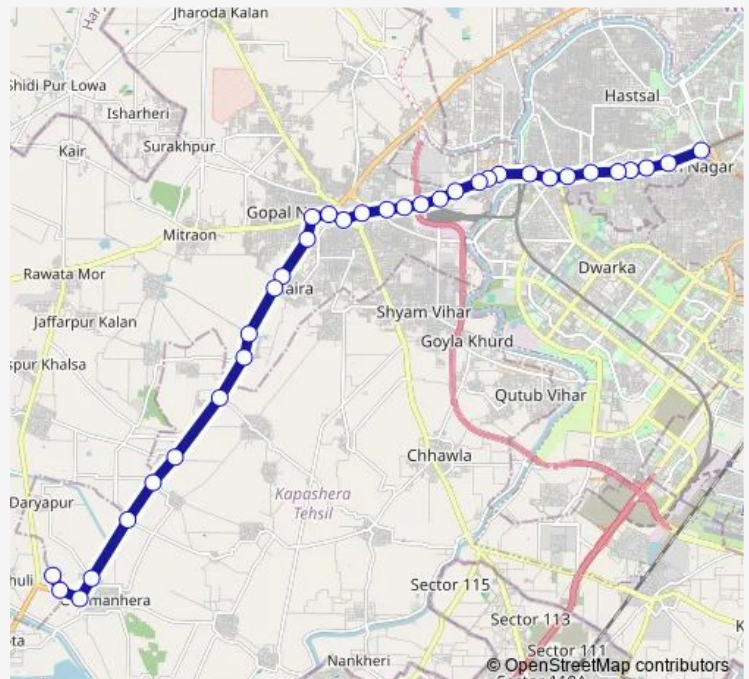

Thursday 07:13-20:48

Friday 07:13-20:48

Saturday 07:13-20:48

Sunday 07:13-20:48

Route info

Direction: Uttam Nagar Terminal

Stops: 34

Trip Duration: 1 hour 21 min