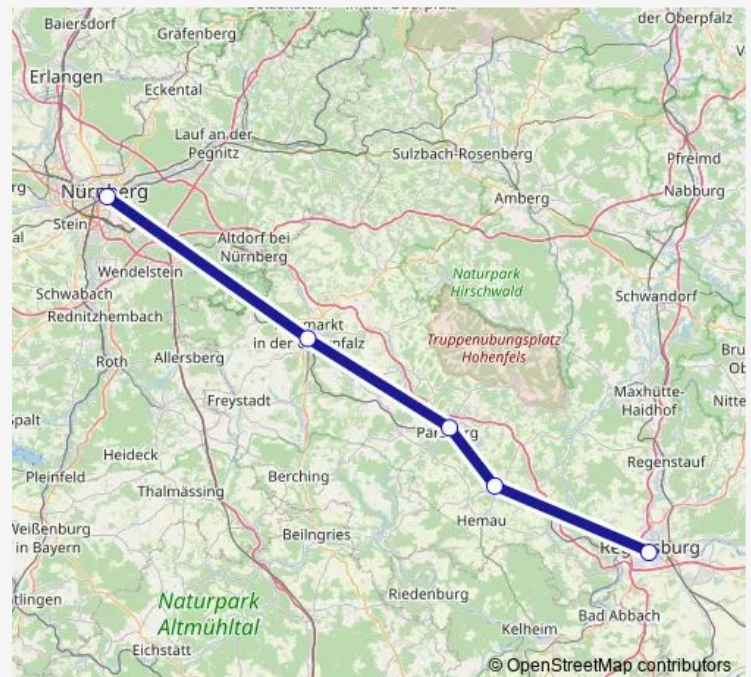

Regional Rail Service RE50

[Go to website](#)

Direction

Regensburg Hbf — Nürnberg Hbf

14 stops

[Open route schedule](#)

Regensburg Hbf

Regensburg-Prüfening

Etterzhausen

Undorf

Deuerling

Laaber

Beratzhausen

Mausheim

Parsberg

Seubersdorf

Batzhausen

Deining (Oberpf)

Neumarkt (Oberpf)

Nürnberg Hbf

Route schedule

Regensburg Hbf — Nürnberg Hbf

Monday 04:30

Tuesday 04:30

Wednesday 04:30

Thursday 04:30

Friday 04:30

Saturday —

Sunday —

Route info

Direction: Regensburg Hbf

Stops: 14

Trip Duration: 1 hour 16 min

RE50

BusMaps