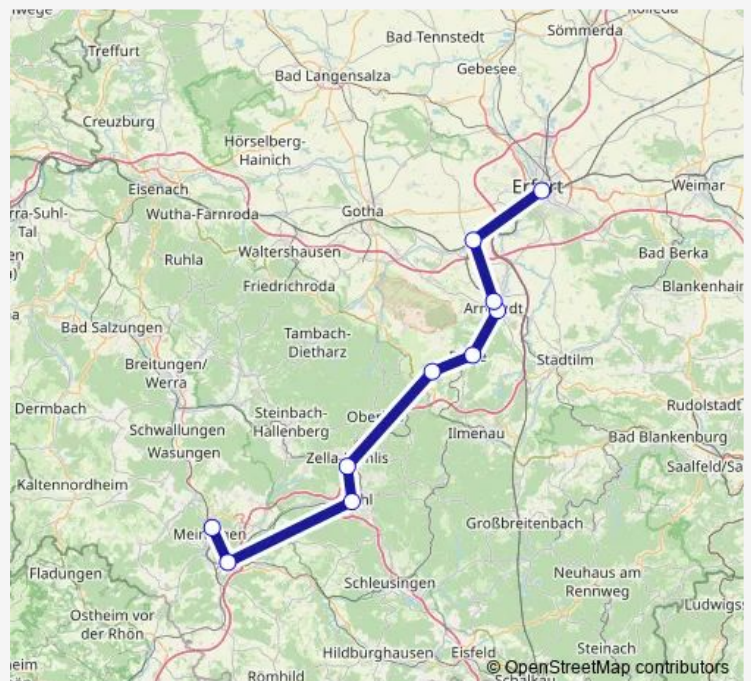

### Direction

Meiningen — Erfurt Hbf

10 stops

[Open route schedule](#)

Meiningen

Grimmenthal

Suhl

Zella-Mehlis

Gräfenroda

Plaue (Thüringen)

Arnstadt Süd

Arnstadt Hbf

Neudietendorf

Erfurt Hbf

### Route schedule

Meiningen — Erfurt Hbf

Monday 05:03

Tuesday 05:03

Wednesday 05:03

Thursday 05:03

Friday 05:03

Saturday —

### Route info

Direction: Meiningen

Stops: 10

Trip Duration: 1 hour 17 min

RE50