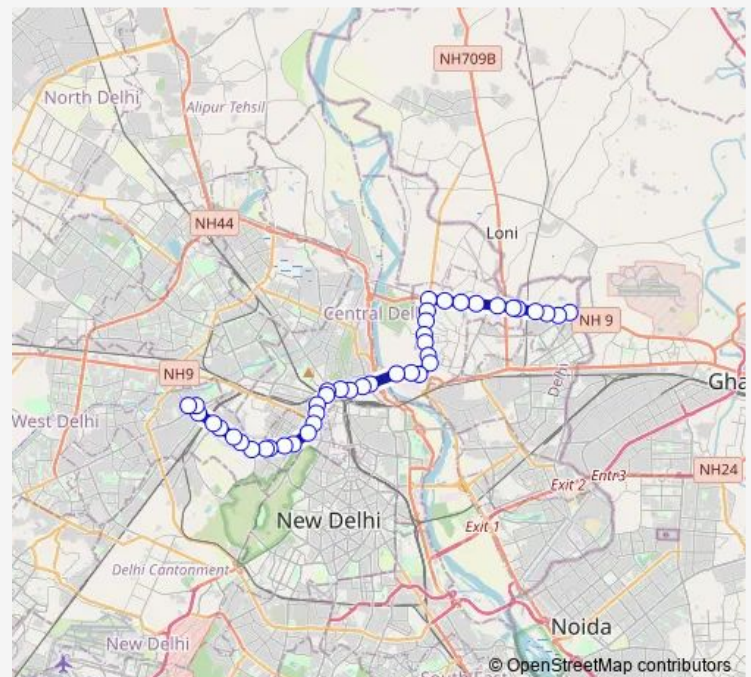

Shyam Giri Mandir

Shastri Park Metro Depot

Isbt Bridge

Route schedule

Harsh Vihar Terminal — Karampura Terminal

Monday 07:10-16:10

Tuesday 07:10-16:10

Wednesday 07:10-16:10

Thursday 07:10-16:10

Friday 07:10-16:10

Saturday 07:10-16:10

Sunday 07:10-16:10

Route info

Direction: Harsh Vihar Terminal

Stops: 42

Trip Duration: 1 hour 32 min

■ 208aup

BusMaps

Isbt Nityanand Marg

Tees Hazari Court

St Stephen Hospital

Ice Factory (Rani Jhansi Road)

Azad Market

Bara Hindu Rao