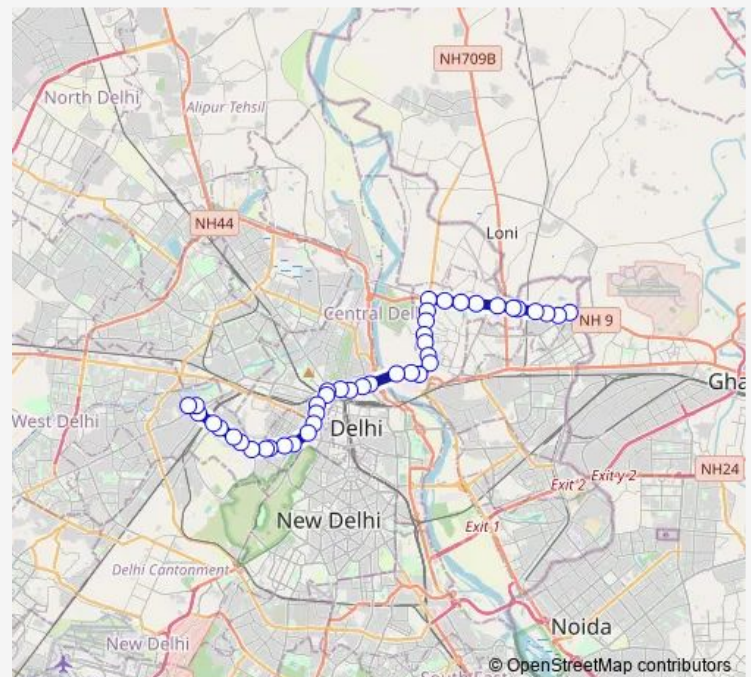

### Route schedule

Harsh Vihar Terminal — Karampura Terminal

Monday 07:10-16:10

Tuesday 07:10-16:10

Wednesday 07:10-16:10

Thursday 07:10-16:10

Friday 07:10-16:10

Saturday 07:10-16:10

### Route info

Direction: Harsh Vihar Terminal

Stops: 42

Trip Duration: 1 hour 32 min

208aup

BusMaps

Isbt Nityanand Marg

Tees Hazari Court