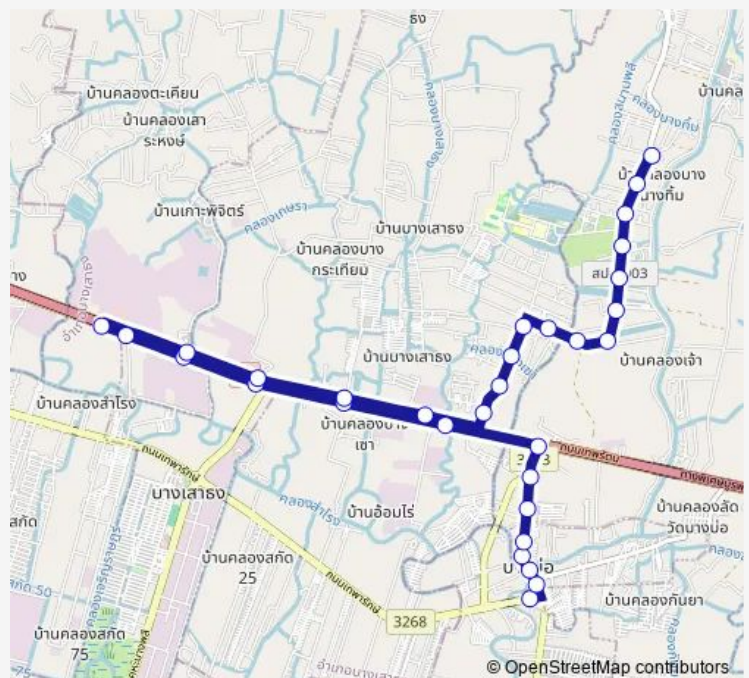

จุดขึ้นลง;visual stop

จุดขึ้นลง;visual stop

Route schedule

จุดขึ้นลง;visual stop — จุดขึ้นลง;visual stop

Monday	00:00
Tuesday	00:00
Wednesday	00:00
Thursday	00:00
Friday	00:00
Saturday	00:00
Sunday	00:00

Route info

Direction: จุดขึ้นลง;visual stop

Stops: 31

Trip Duration: 1 hour 0 min

จุดขึ้นลง;visual stop

จุดขึ้นลง;visual stop

จุดขึ้นลง;visual stop

จุดขึ้นลง;visual stop

จุดขึ้นลง;visual stop