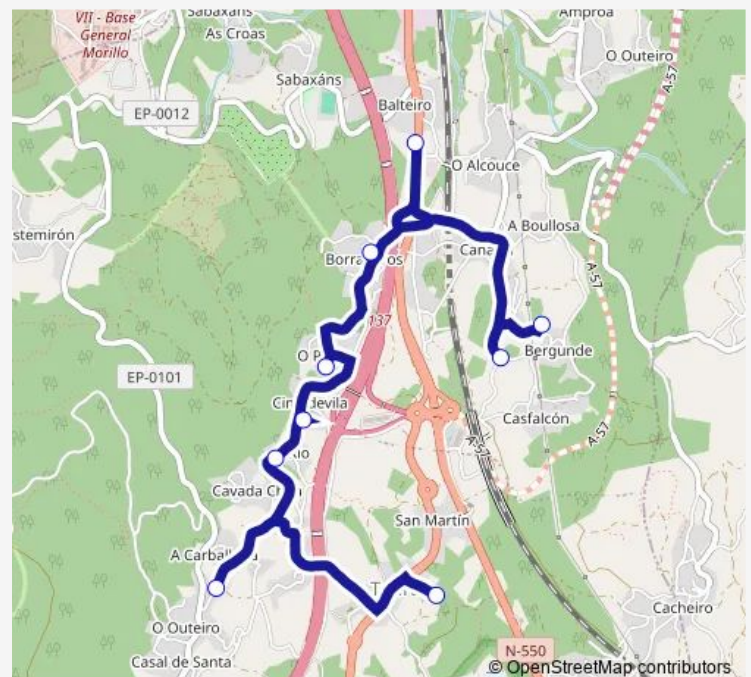

Túnel Figueirido

Borrateiros

Pazo

Cimadevila

Cabadachan

Outeiro DO Gato

CPI do Toural

Route schedule

Route info

Direction: Cementerio

Stops: 9

Trip Duration: 0 hour 20 min

XG672013 — CPI DO Toural-Cementerio

BusMaps

Direction

CPI do Toural — Cemiterio

9 stops

[Open route schedule](#)

CPI do Toural

Outeiro DO Gato

Cabadachan

Cimadevila

Pazo

Borrateiros

Túnel Figueirido

Bergunde

Cemiterio

Route schedule

CPI do Toural — Cemiterio

Monday	13:50-18:00
Tuesday	13:50-14:25
Wednesday	13:50-14:25
Thursday	13:50-14:25
Friday	13:50-14:25
Saturday	—
Sunday	—

Route info