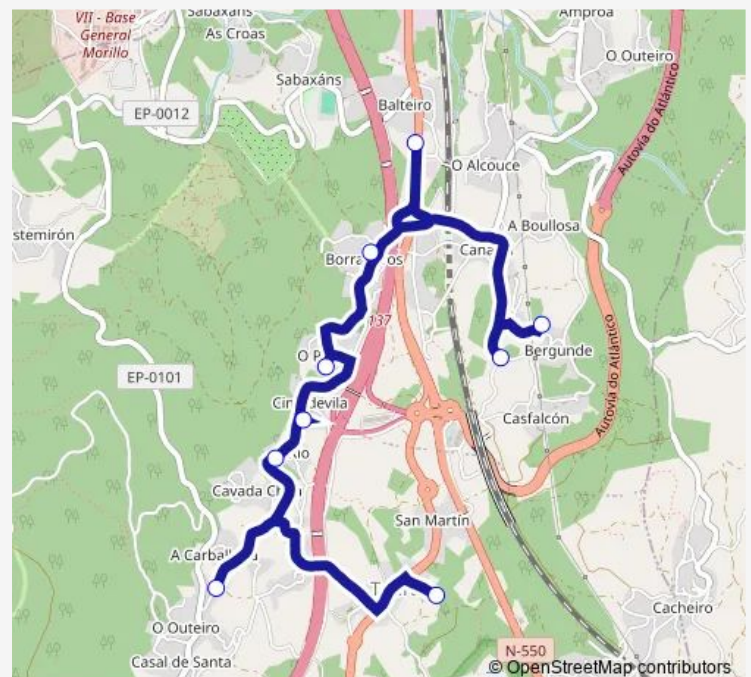

Túnel Figueirido

Borrateiros

Pazo

Cimadevila

Cabadachan

Outeiro DO Gato

CPI do Toural

Route schedule

Route info

Direction: Cemiterio

Stops: 9

Trip Duration: 0 hour 20 min

Xg672013 — CPI DO Toural-Cementerio

BusMaps

Direction

CPI do Toural — Cemiterio

9 stops

[Open route schedule](#)

CPI do Toural

Outeiro DO Gato

Cabadachan

Cimadevila

Pazo

Borrateiros

Túnel Figueirido

Bergunde

Cemiterio

Route schedule

CPI do Toural — Cemiterio

Monday	13:50-18:00
Tuesday	13:50-14:25
Wednesday	13:50-14:25
Thursday	13:50-14:25
Friday	13:50-14:25
Saturday	—
Sunday	—

Route info