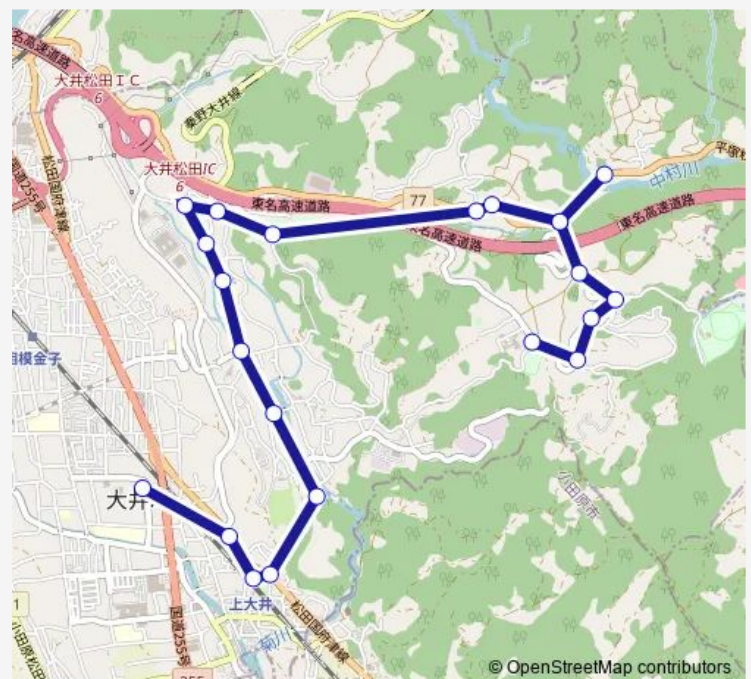

宮地東

Route schedule

いこいの村足柄 — 大井町役場 (コミュニティバス)

Monday 07:24

Tuesday 07:24

Wednesday 07:24

Thursday 07:24

Friday 07:24

Saturday —

Sunday —

Route info

Direction: いこいの村足柄

Stops: 22

Trip Duration: 0 hour 25 min

■ 大05

大05 Bus time schedules and route maps are available in an offline PDF at busmaps.com. Use the busmaps.com website to see live bus times, train schedule or subway schedule, and step-by-step directions for all public transit in Hadano