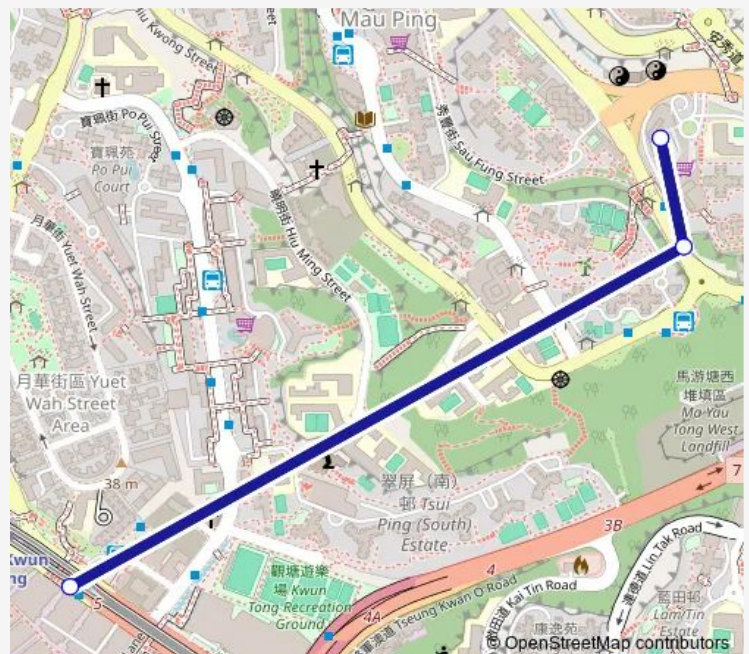

[Ctb] PO TAT Estate[[Kmb+Ctb] PO TAT BUS Terminus/<Br>Po TAT Estate[[Kmb] PO TAT BUS Terminus

[Kmb] SAU FAI House

[Ctb] Kwun Tong Station, Kwun Tong Road[[Kmb] Kwun Tong Station

### Route schedule

[Ctb] PO TAT Estate[[Kmb+Ctb] PO TAT BUS Terminus/<Br>Po TAT Estate[[Kmb] PO TAT BUS Terminus — [Ctb] Kwun Tong Station, Kwun Tong Road[[Kmb] Kwun Tong Station

Monday	07:30-08:00
Tuesday	07:30-08:00
Wednesday	07:30-08:00
Thursday	07:30-08:00
Friday	07:30-08:00
Saturday	—
Sunday	—

### Route info

Direction: [Ctb] PO TAT Estate[[Kmb+Ctb] PO TAT BUS Terminus/<Br>Po TAT Estate[[Kmb] PO TAT BUS Terminus

Stops: 3

Trip Duration: 0 hour 10 min

13M Bus time schedules and route maps are available in an offline PDF at [busmaps.com](https://busmaps.com). Use the [busmaps.com](https://busmaps.com) website to see live bus times, train schedule or subway schedule, and step-by-step directions for all public transit in Kwun Tong