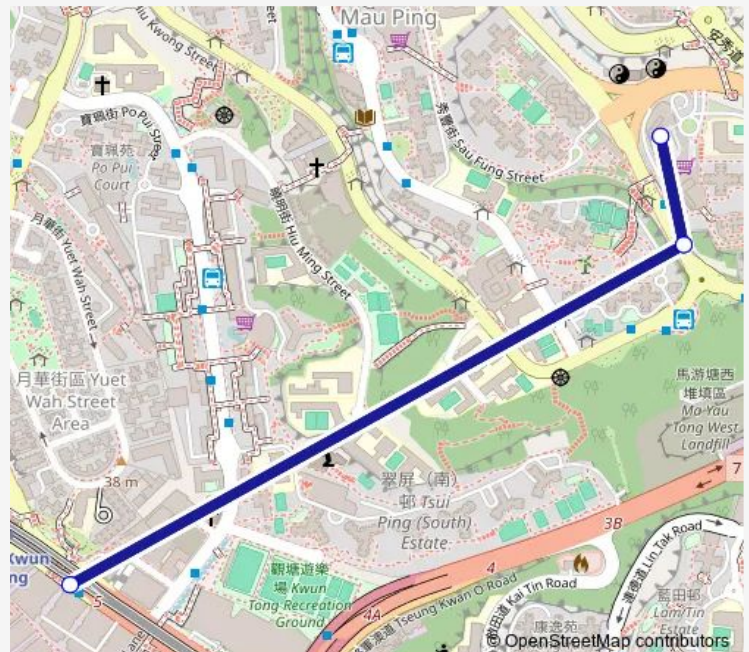

3 stops

[Open route schedule](#)

[Ctb] PO TAT Estate[[Kmb+Ctb] PO TAT BUS Terminus/
Po TAT Estate[[Kmb] PO TAT BUS Terminus

[Kmb] SAU FAI House

[Ctb] Kwun Tong Station, Kwun Tong Road[[Kmb] Kwun Tong Station

Route schedule

[Ctb] PO TAT Estate[[Kmb+Ctb] PO TAT BUS Terminus/
Po TAT Estate[[Kmb] PO TAT BUS Terminus — [Ctb] Kwun Tong Station, Kwun Tong Road[[Kmb] Kwun Tong Station

Monday	07:30-08:00
Tuesday	07:30-08:00
Wednesday	07:30-08:00
Thursday	07:30-08:00
Friday	07:30-08:00
Saturday	—
Sunday	—

Route info

Direction: [Ctb] PO TAT Estate[[Kmb+Ctb] PO TAT BUS Terminus/
Po TAT Estate[[Kmb] PO TAT BUS Terminus

Stops: 3

Trip Duration: 0 hour 9 min

13m Bus time schedules and route maps are available in an offline PDF at busmaps.com. Use the busmaps.com website to see live bus times, train schedule or subway schedule, and step-by-step directions for all public transit in Kwun Tong