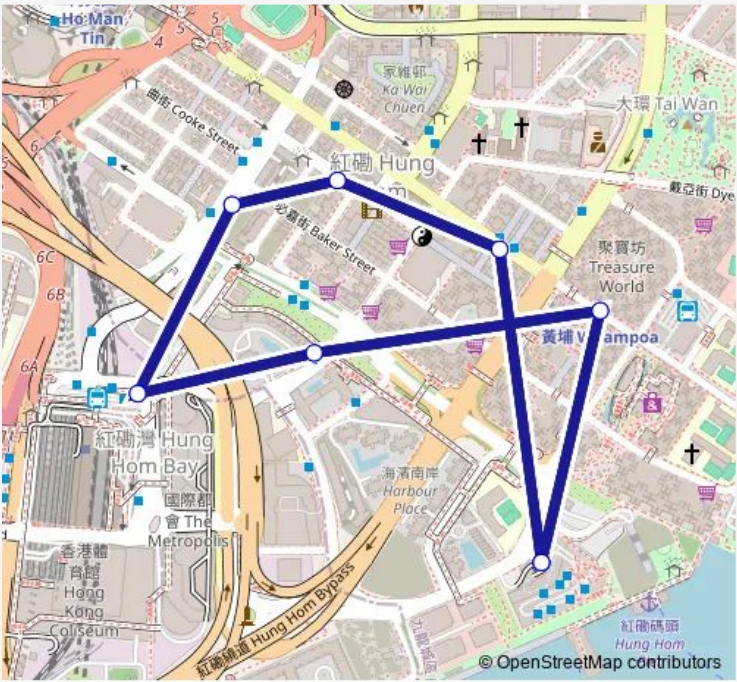

**Bus 13M Hung HOM (Hung Luen Road) - Hung HOM Station (Circular) (Supplementary Service Route)**

[Go to website](#)

**Direction**  
 HUNG HOM (HUNG LUEN ROAD) GMB TERMINUS —  
 HUNG HOM (HUNG LUEN ROAD) GMB TERMINUS  
 8 stops  
[Open route schedule](#)

- HUNG HOM (HUNG LUEN ROAD) GMB TERMINUS
- NO. 42 TAK MAN STREET
- NO.2 BULKELEY STREET
- GILLIES AVENUE SOUTH NEAR YUEN SHING BUILDING|GILLIES AVENUE SOUTH, OUTSIDE HOUSE NO. 18
- Cheong WAN Road, Near THE Metropolis Tower|Cheong WAN Road, Near Hung HOM Station|Hung HOM Station, Cheong WAN Road
- Hung LAI Road Near Royal Peninsula Block 5|Hung LAI Road Outside Royal Peninsular
- TAK ON STREET, OUTSIDE TREASURE WORLD
- HUNG HOM (HUNG LUEN ROAD) GMB TERMINUS

**Route schedule**  
 HUNG HOM (HUNG LUEN ROAD) GMB TERMINUS —  
 HUNG HOM (HUNG LUEN ROAD) GMB TERMINUS

Monday	07:00
Tuesday	07:00
Wednesday	07:00
Thursday	07:00
Friday	07:00
Saturday	07:00
Sunday	07:00

**Route info**  
 Direction: HUNG HOM (HUNG LUEN ROAD) GMB TERMINUS  
 Stops: 8  
 Trip Duration: 0 hour 9 min

■ 13M — Hung HOM (Hung Luen Road) - Hung HOM Station (Circular) (Supplementary Service Route) **BusMaps**