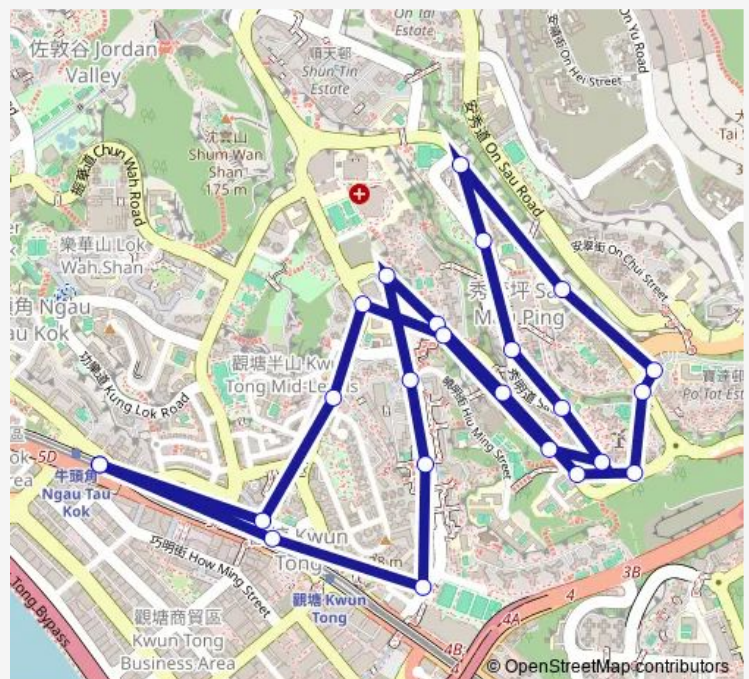

[Kmb+Ctb] SAU Ching House/<Br>Sau Ching House SAU MAU Ping Estate, SAU MAU Ping Road[[Kmb] SAU Ching House

### Route schedule

[Kmb] Kwun Tong(Elegance RD) BUS Terminus — [Kmb] Kwun Tong(Elegance RD) BUS Terminus

Monday	05:35-20:10
Tuesday	05:35-20:10
Wednesday	05:35-20:10
Thursday	05:35-20:10
Friday	05:35-20:10
Saturday	05:35-20:10
Sunday	05:35-07:40

### Route info

Direction: [Kmb] Kwun Tong(Elegance RD) BUS Terminus

Stops: 24

Trip Duration: 0 hour 20 min

[Kmb+Ctb] SAU Hong House/<Br>Sau Hong House SAU MAU Ping Estate, SAU MAU Ping Road[[Kmb] SAU Hong House

[Ctb] SAU LOK House SAU MAU Ping Estate, SAU Ming Road[[Kmb+Ctb] SAU LOK House/<Br>Sau LOK House SAU MAU Ping Estate, SAU Ming Road[[Kmb] SAU LOK House

[Kmb] SAU YAT House

[Ctb] SAU ON House SAU MAU Ping Estate, SAU Ming Road[[Kmb+Ctb] SAU ON House/<Br>Sau ON House SAU MAU Ping Estate, SAU Ming Road[[Kmb] SAU ON House