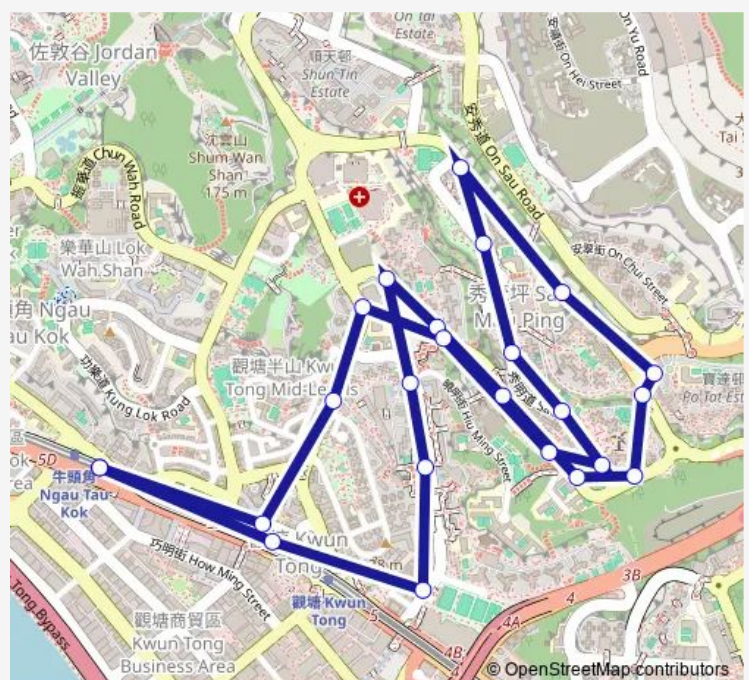

[Kmb+Ctb] SAU Ching House/<Br>Sau Ching House SAU MAU Ping Estate, SAU MAU Ping Road[[Kmb] SAU Ching House

### Route schedule

[Kmb] Kwun Tong(Elegance RD) BUS Terminus — [Kmb] Kwun Tong(Elegance RD) BUS Terminus

|           |             |
|-----------|-------------|
| Monday    | 05:35-20:10 |
| Tuesday   | 05:35-20:10 |
| Wednesday | 05:35-20:10 |
| Thursday  | 05:35-20:10 |
| Friday    | 05:35-20:10 |
| Saturday  | 05:35-20:10 |
| Sunday    | 05:35-07:40 |

### Route info

Direction: [Kmb] Kwun Tong(Elegance RD) BUS Terminus

Stops: 24

Trip Duration: 0 hour 22 min

13M — Kwun Tong (Elegance Road) - PO TAT (Circular) **BusMaps**

[Kmb+Ctb] SAU Hong House/<Br>Sau Hong House SAU MAU Ping Estate, SAU MAU Ping Road[[Kmb] SAU Hong House

[Ctb] SAU LOK House SAU MAU Ping Estate, SAU Ming Road[[Kmb+Ctb] SAU LOK House/<Br>Sau LOK House SAU MAU Ping Estate, SAU Ming Road[[Kmb] SAU LOK House

[Kmb] SAU YAT House

[Ctb] SAU ON House SAU MAU Ping Estate, SAU Ming Road[[Kmb+Ctb] SAU ON House/<Br> SAU ON House SAU MAU Ping Estate, SAU Ming Road[[Kmb] SAU ON House