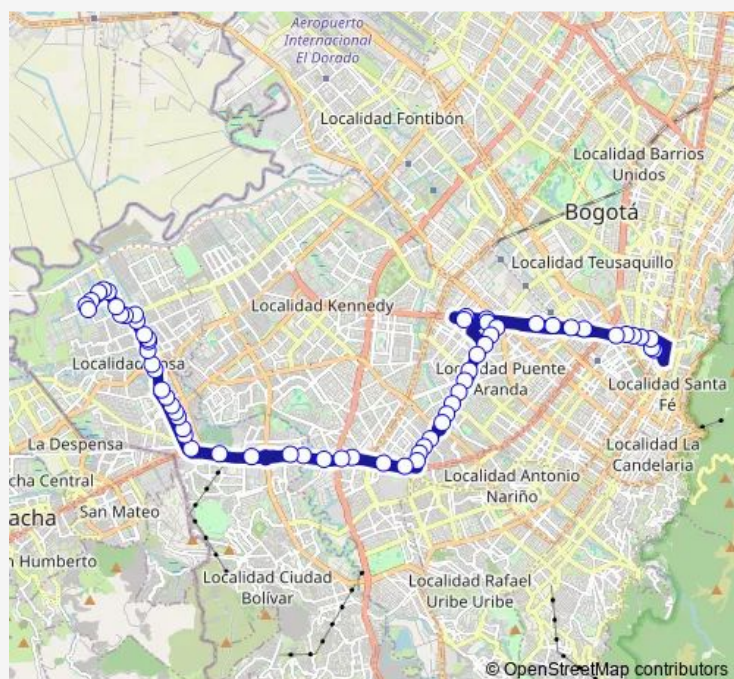

Saturday 04:00-23:34

Sunday —

Route info

Direction: CL 73 Sur - KR 95

Stops: 64

Trip Duration: 1 hour 14 min

CL 65 Sur - KR 78h

CL 65 Sur - KR 78b

Monday	05:15-00:43 ⁺¹
Tuesday	05:15-00:43 ⁺¹
Wednesday	05:15-00:43 ⁺¹
Thursday	05:15-00:43 ⁺¹
Friday	05:15-00:43 ⁺¹
Saturday	05:15-00:43 ⁺¹
Sunday	—

Route info

Direction: AC 32 - AV. Caracas

Stops: 63

Trip Duration: 1 hour 15 min