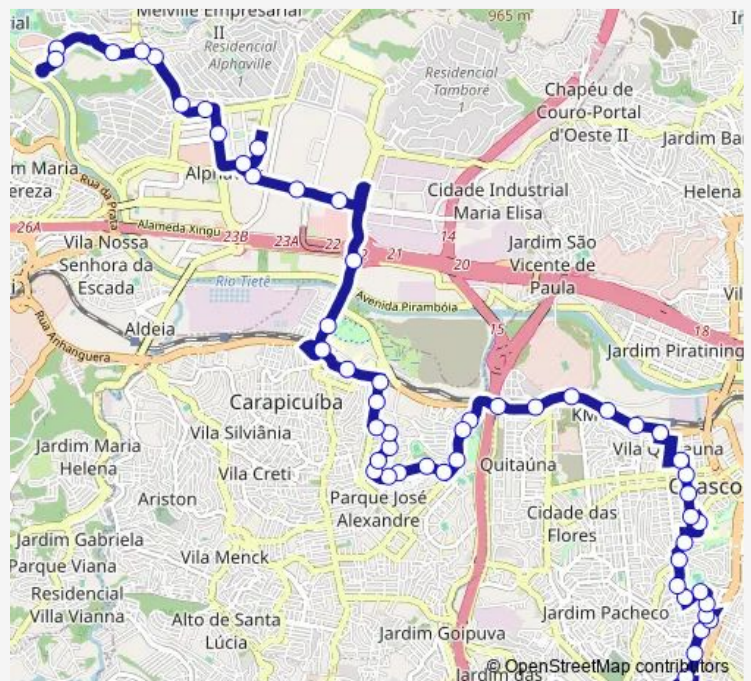

Bus 579 Osasco (Vila Yolanda) - Barueri (Alphaville / Green Valley)

[Go to website](#)

Direction
Praca Filinto Muller — Terminal Andromeda - Av. Andromeda 1315

56 stops

[Open route schedule](#)

Praca Filinto Muller

Av. Internacional 393 - Santo Antonio Osasco - SP 06126-010 Brasil

Av. Internacional 239 - Santo Antonio Osasco - Sp 06126-010 Brasil - Santo Antonio Osasco - SP 02675-031 Brasil

Rua Justino Alves Batista 873

R. Lourenco Dalto 6 - Vila Yolanda Osasco - SP 06126-160 Brasil

R. Gen. Nelsom Braga Moreira 255 - Vila Yolanda Osasco - SP 06126-120 Brasil

Rua Justino Alves Batista 15 - Vila Yolanda Osasco - SP 06126-120 Brasil

R. Joaquim Felix Ribeiro 200 - Vila Yolanda Osasco - SP 06124-190 Brasil

Rua Padre Paulo Xerdel 435 - Vila Yolanda Osasco - SP 02675-031 Brasil

R. Albino Martins Vasconcelos 2 - Vila Yolanda Osasco - SP 06120-260 Brasil

Avenida Jose Teruel Lopes 385 - Vila Yolanda Osasco - SP 06124-330 Brasil

Rua Reseda 277

R. Joao Antonio Prado 65 - Jardim das Flores Osasco - SP 06112-000 Brasil

Av. Das Flores 1037-1163 - Jardim Das Flores - Jardim das Flores Osasco - SP 02675-031 Brasil

Route schedule

Praca Filinto Muller — Terminal Andromeda - Av. Andromeda 1315

Monday	06:00-06:50
Tuesday	06:00-06:50
Wednesday	06:00-06:50
Thursday	06:00-06:50
Friday	06:00-06:50
Saturday	—
Sunday	—

Route info

Direction: Praca Filinto Muller

Stops: 56

Trip Duration: 1 hour 15 min

579 — Osasco (Vila Yolanda) - Barueri (Alphaville / Green Valley)